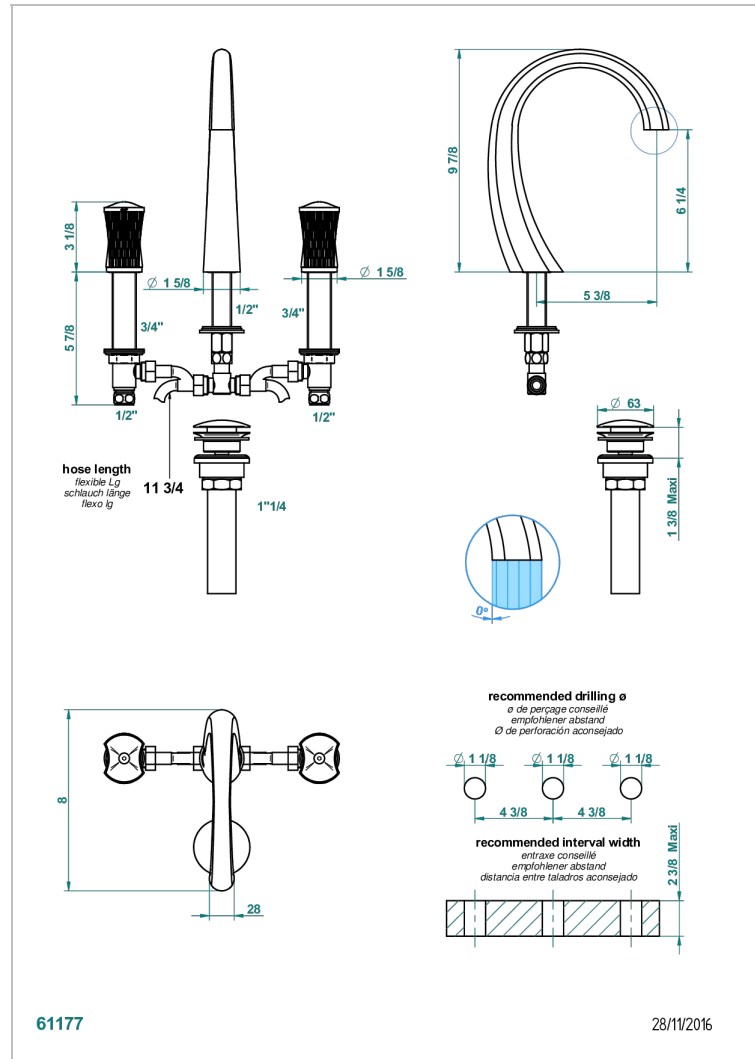

INFINI WHITE PORCELAIN WITH GOLD DECOR

U2F-151M/US

Widespread lavatory set with drain for 1 1/4" + countertop

CHARACTERISTIC

- Infini White Porcelain with Gold decor
- Widespread lavatory set with drain for 1 1/4" + countertop