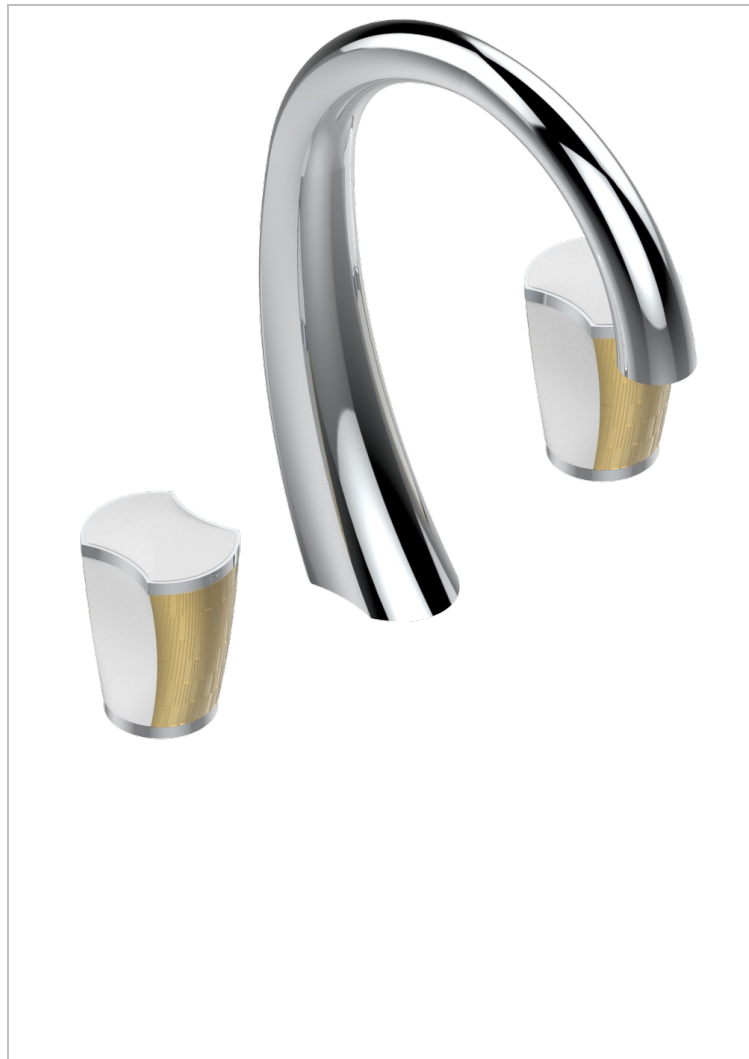

INFINI WHITE PORCELAIN WITH GOLD DECOR

U2F-151M/US

Widespread lavatory set with drain for 1 1/4" + countertop

CHARACTERISTIC

- Infini White Porcelain with Gold decor
- Widespread lavatory set with drain for 1 1/4" + countertop

AVAILABLE FINITIONS

Black ceram - D30
Blush PVD - H62
Brass color PVD - H49
Brown bronze color PVD - F33
Chrome polished - A02
Copper antique matt, coated - H07

Gold color PVD - H52
Gold mat - F07
Gold polished - F01
Graphite PVD - H64
Light coated bronze - D01
Matt Umber PVD - H67

Matt blush PVD - H60
Matt brass color PVD - H50
Matt brown bronze color PVD - F34
Matt chrome (American satin) - C02
Matt gold color PVD - H53
Matt graphite PVD - H65

Matt nickel (American satin) - C01
Matt nickel color PVD - H56
Nickel antique / Sovereign - H28
Nickel color PVD - H55
Nickel polished - B01
Soft gold - F30

Soft matt gold - F31
Umber PVD - H66