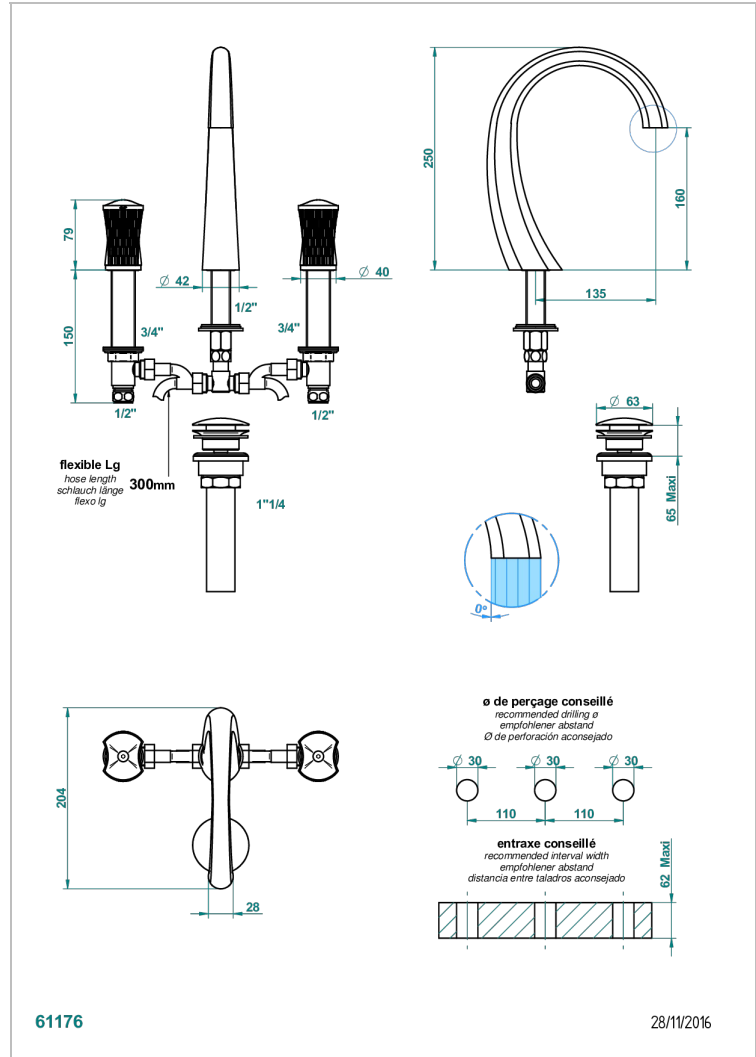

# INFINI WHITE PORCELAIN WITH PLATINUM DECOR

U2E-151M/US

Widespread lavatory set with drain for 1 1/4" + countertop

## CHARACTERISTIC

- Infini White Porcelain with Platinum decor
- Widespread lavatory set with drain for 1 1/4" + countertop