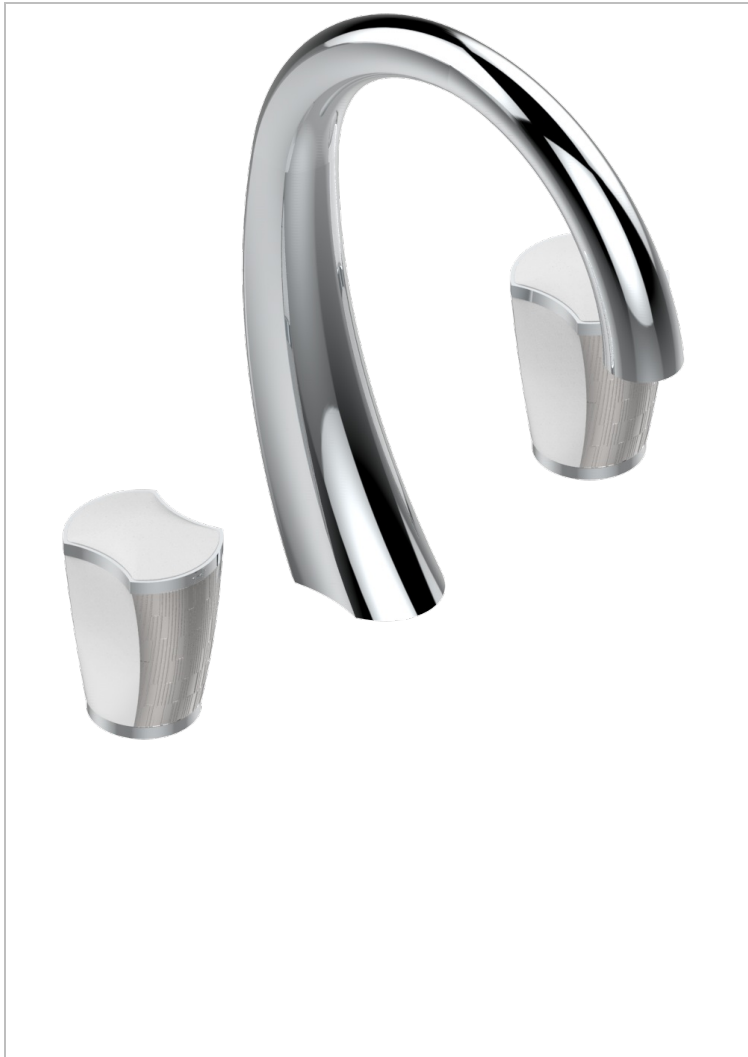

# INFINI WHITE PORCELAIN WITH PLATINUM DECOR

U2E-151M/US

Widespread lavatory set with drain for 1 1/4" + countertop

## CHARACTERISTIC

- Infini White Porcelain with Platinum decor
- Widespread lavatory set with drain for 1 1/4" + countertop

## AVAILABLE FINITIONS

Black ceram - D30  
Blush PVD - H62  
Brass color PVD - H49  
Brown bronze color PVD - F33  
Chrome polished - A02  
Copper antique matt, coated - H07

Gold color PVD - H52  
Gold mat - F07  
Gold polished - F01  
Graphite PVD - H64  
Light coated bronze - D01  
Matt Umber PVD - H67

Matt blush PVD - H60  
Matt brass color PVD - H50  
Matt brown bronze color PVD - F34  
Matt chrome (American satin) - C02  
Matt gold color PVD - H53  
Matt graphite PVD - H65

Matt nickel (American satin) - C01  
Matt nickel color PVD - H56  
Nickel antique / Sovereign - H28  
Nickel color PVD - H55  
Nickel polished - B01  
Soft gold - F30