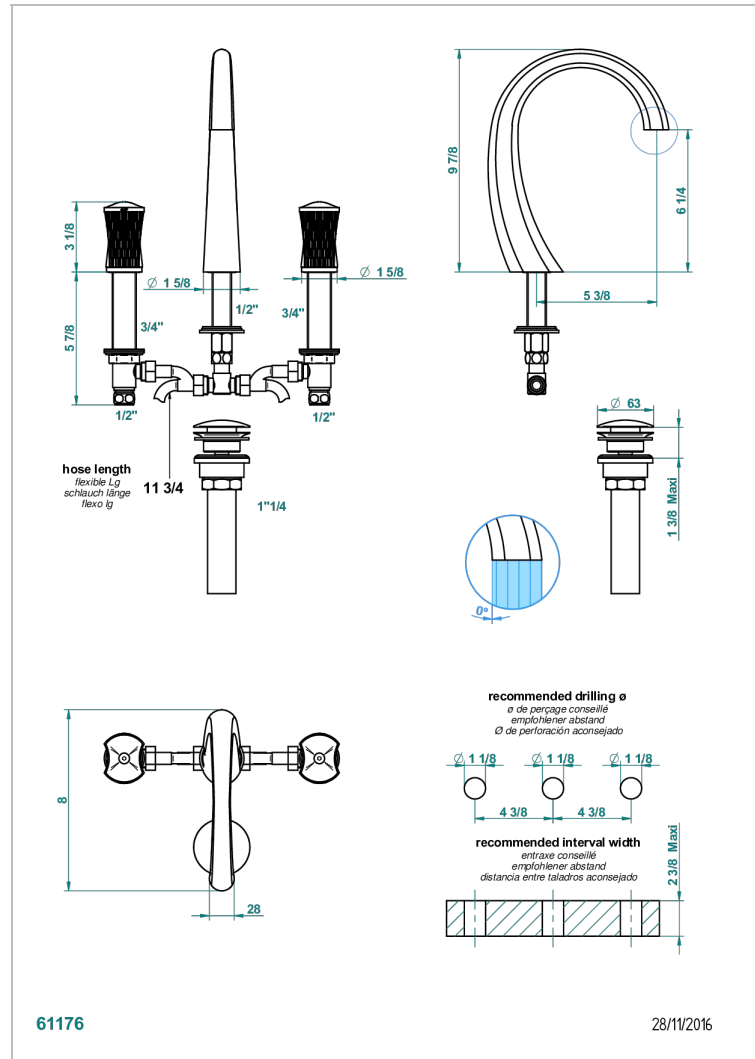

INFINI WHITE PORCELAIN WITH PLATINUM DECOR

U2E-151M/US

Widespread lavatory set with drain for 1 1/4" + countertop

CHARACTERISTIC

- Infini White Porcelain with Platinum decor
- Widespread lavatory set with drain for 1 1/4" + countertop