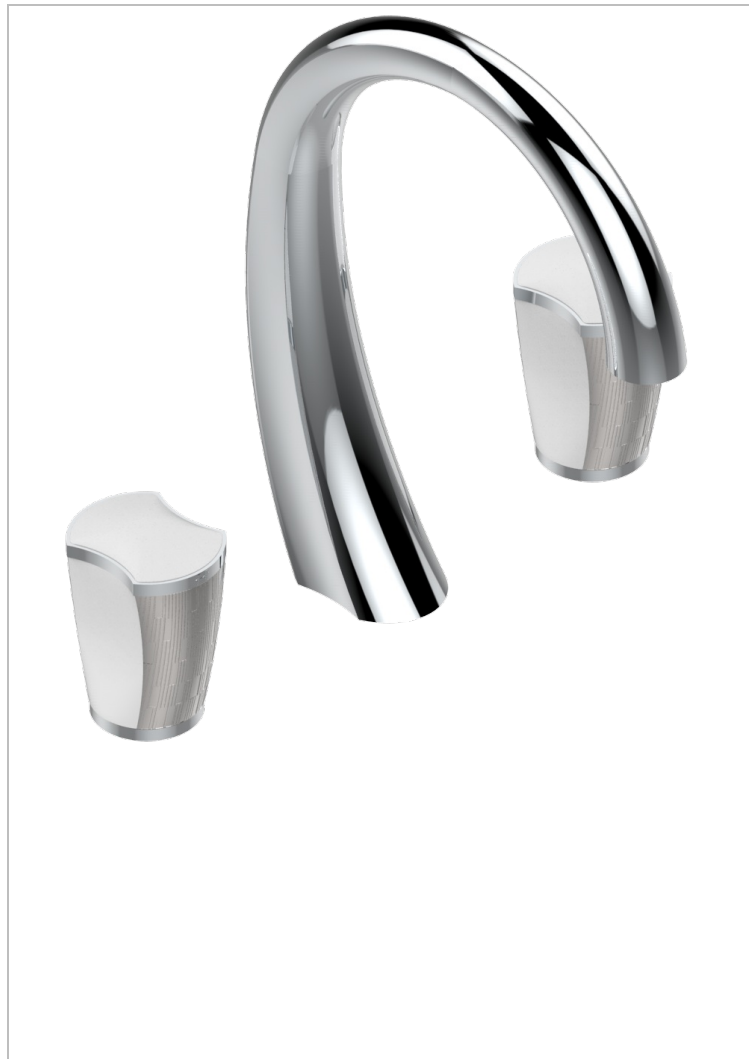

INFINI WHITE PORCELAIN WITH PLATINUM DECOR

U2E-151M/US

Widespread lavatory set with drain for 1 1/4" + countertop

CHARACTERISTIC

- Infini White Porcelain with Platinum decor
- Widespread lavatory set with drain for 1 1/4" + countertop

AVAILABLE FINITIONS

Black ceram - D30
Blush PVD - H62
Brass color PVD - H49
Brown bronze color PVD - F33
Chrome polished - A02
Copper antique matt, coated - H07

Gold color PVD - H52
Gold mat - F07
Gold polished - F01
Graphite PVD - H64
Light coated bronze - D01
Matt Umber PVD - H67

Matt blush PVD - H60
Matt brass color PVD - H50
Matt brown bronze color PVD - F34
Matt chrome (American satin) - C02
Matt gold color PVD - H53
Matt graphite PVD - H65

Matt nickel (American satin) - C01
Matt nickel color PVD - H56
Nickel antique / Sovereign - H28
Nickel color PVD - H55
Nickel polished - B01
Soft gold - F30

Soft matt gold - F31
Umber PVD - H66