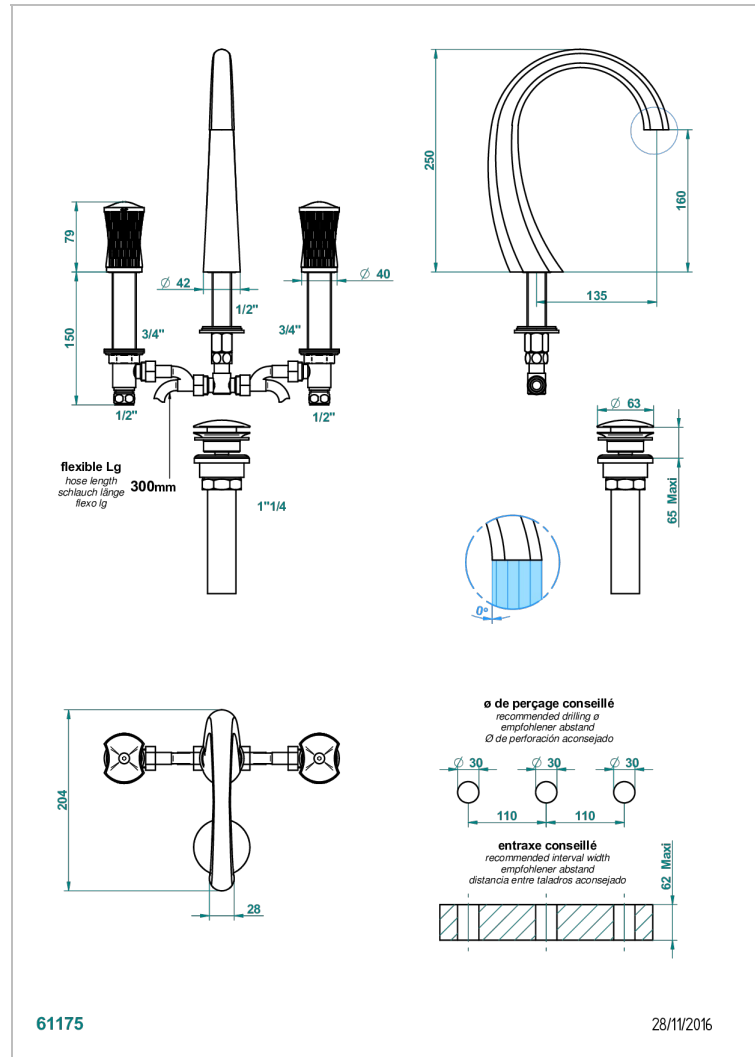

# INFINI PORCELANA BLANCA

U2D-151M/US

Rim mounted 3-hole basin mixer with waste for marble

THG<sup>®</sup>  
PARIS

## CARACTERÍSTICAS

- Infini porcelana blanca
- Rim mounted 3-hole basin mixer with waste for marble