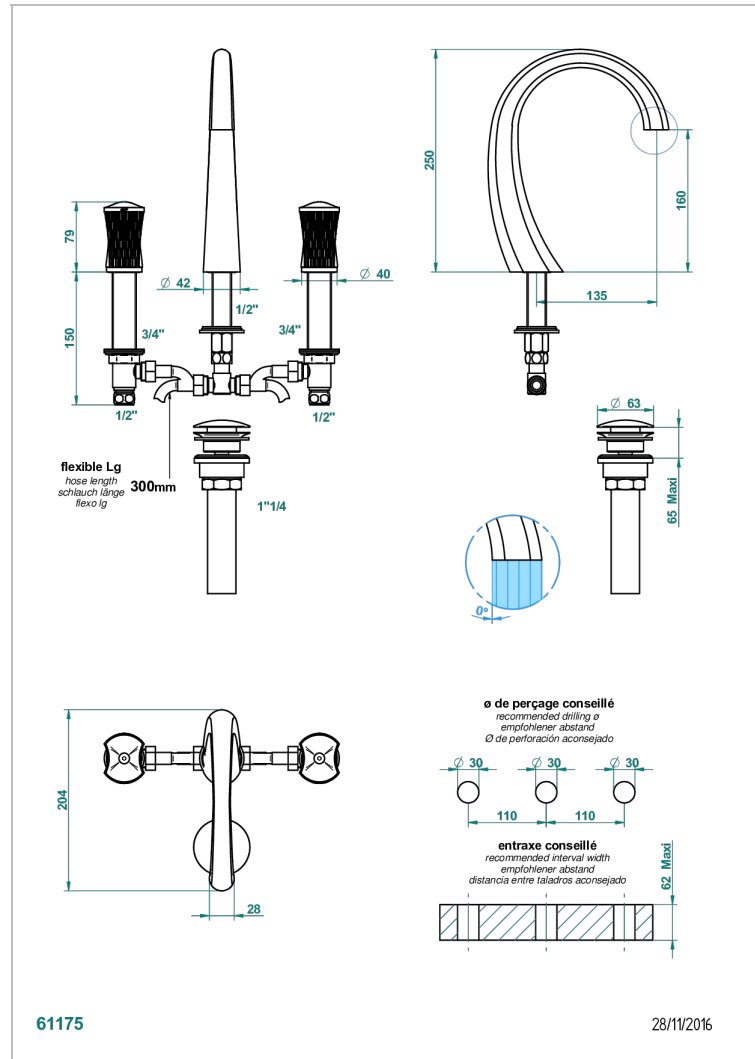

# INFINI WHITE PORCELAIN

U2D-151M/US

Widespread lavatory set with drain for 1 1/4" + countertop

## CHARACTERISTIC

- Infini White Porcelain
- Widespread lavatory set with drain for 1 1/4" + countertop