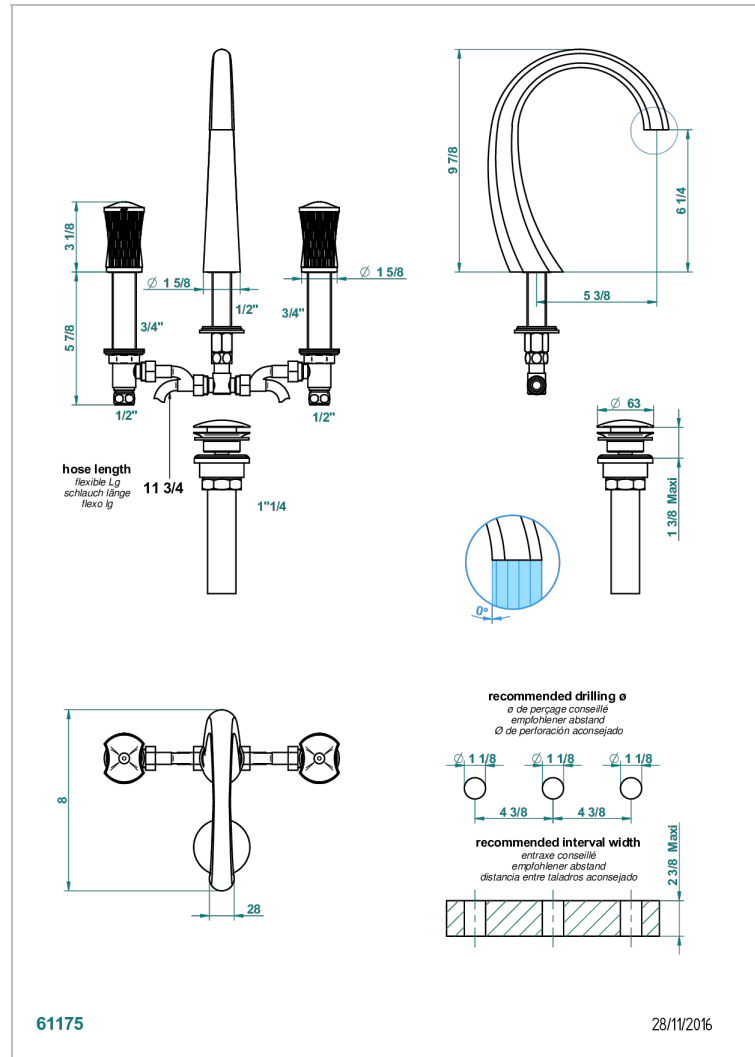

# INFINI WHITE PORCELAIN

U2D-151M/US

Widespread lavatory set with drain for 1 1/4" + countertop

## CHARACTERISTIC

- Infini White Porcelain
- Widespread lavatory set with drain for 1 1/4" + countertop