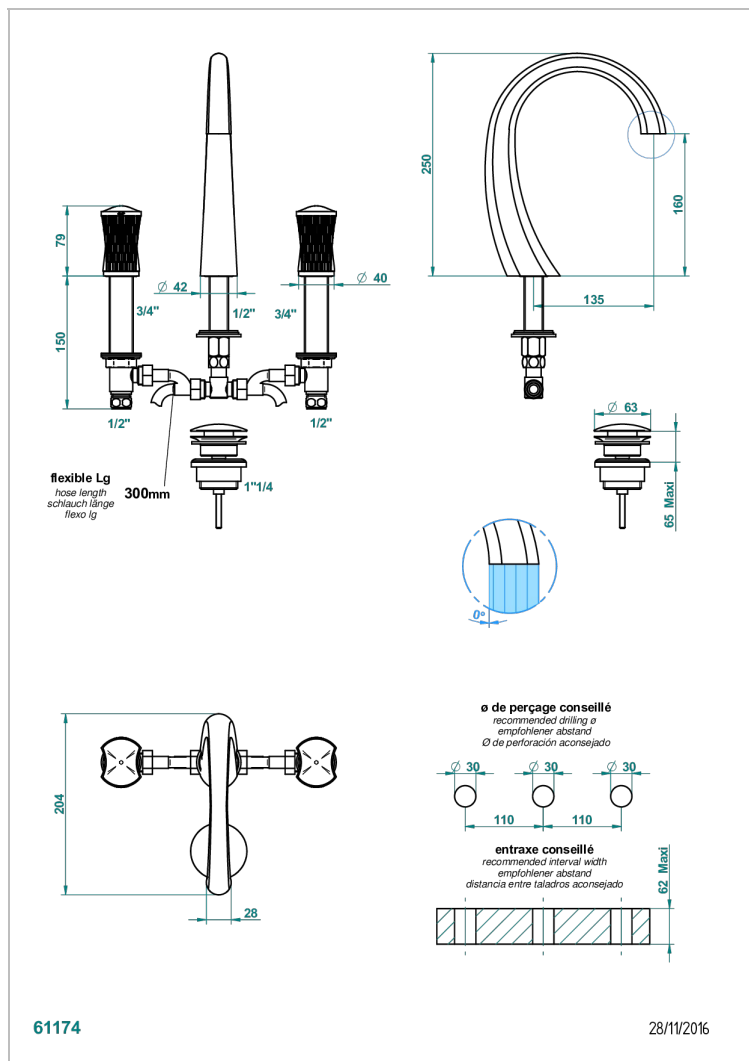

INFINI WHITE PORCELAIN WITH GOLD DECOR

U2F-151M

Rim mounted 3-hole basin mixer with waste for marble

CHARACTERISTIC

- ACS : 18ACCLY393
- NF : NF EN 200 - IA - Chrome
- SVGW-SSIGE : 1901-6813

STANDARDS

AVAILABLE FINITIONS