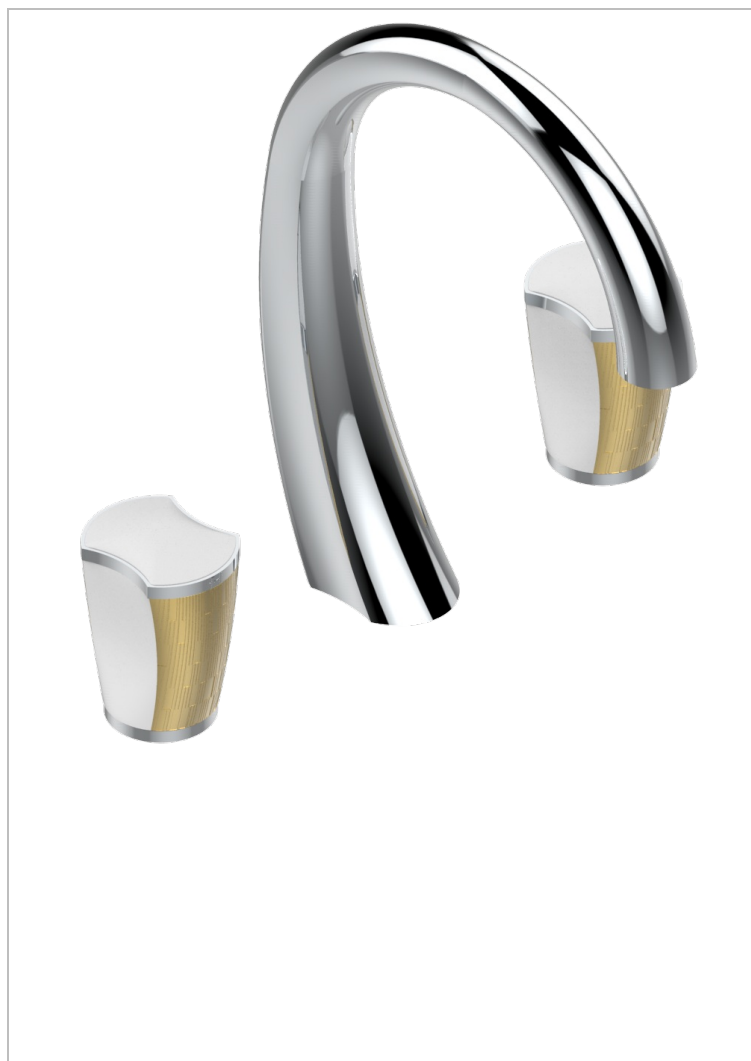

INFINI WHITE PORCELAIN WITH GOLD DECOR

U2F-151M

Rim mounted 3-hole basin mixer with waste for marble

CHARACTERISTIC

- ACS : 18ACCLY393
- NF : NF EN 200 - IA - Chrome
- SVGW-SSIGE : 1901-6813

STANDARDS

AVAILABLE FINITIONS

Antique nickel - H28
Black ceram - D30
Blush PVD - H62
Brass color PVD - H49
Brown bronze color PVD - F33
Gold color PVD - H52

Graphite PVD - H64
Lacquered light bronze - D01
Matt Umber PVD - H67
Matt blush PVD - H60
Matt brass color PVD - H50
Matt brown bronze color PVD - F34

Matt chrome - C02
Matt gold - F07
Matt gold color PVD - H53
Matt graphite PVD - H65
Matt nickel (color finish) - C01
Matt nickel color PVD - H56

Nickel color PVD - H55
Polished chrome (color finish) - A02
Polished gold (color finish) - F01
Polished nickel - B01
Soft gold - F30
Soft matt gold - F31

Umber PVD - H66
Varnished matt antique red copper (color finish) - H07