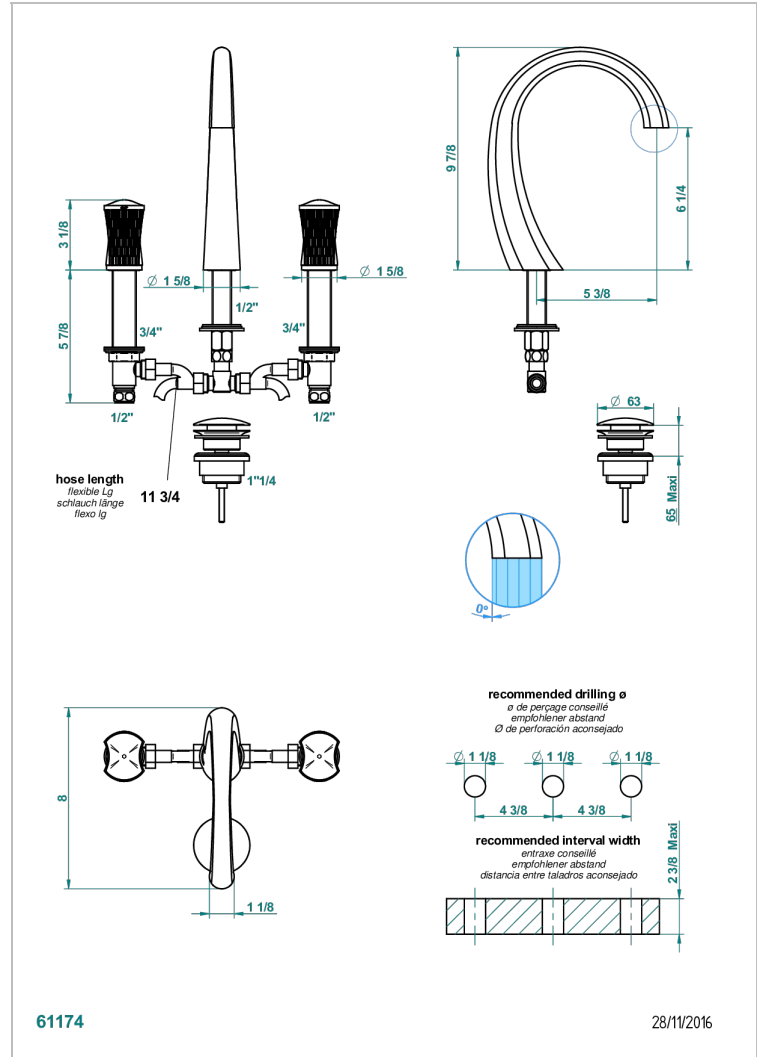

INFINI WHITE PORCELAIN WITH GOLD DECOR

U2F-151M

Rim mounted 3-hole basin mixer with waste for marble

CHARACTERISTIC

- ACS : 18ACCLY393
- NF : NF EN 200 - IA - Chrome
- SVGW-SSIGE : 1901-6813

STANDARDS

AVAILABLE FINITIONS