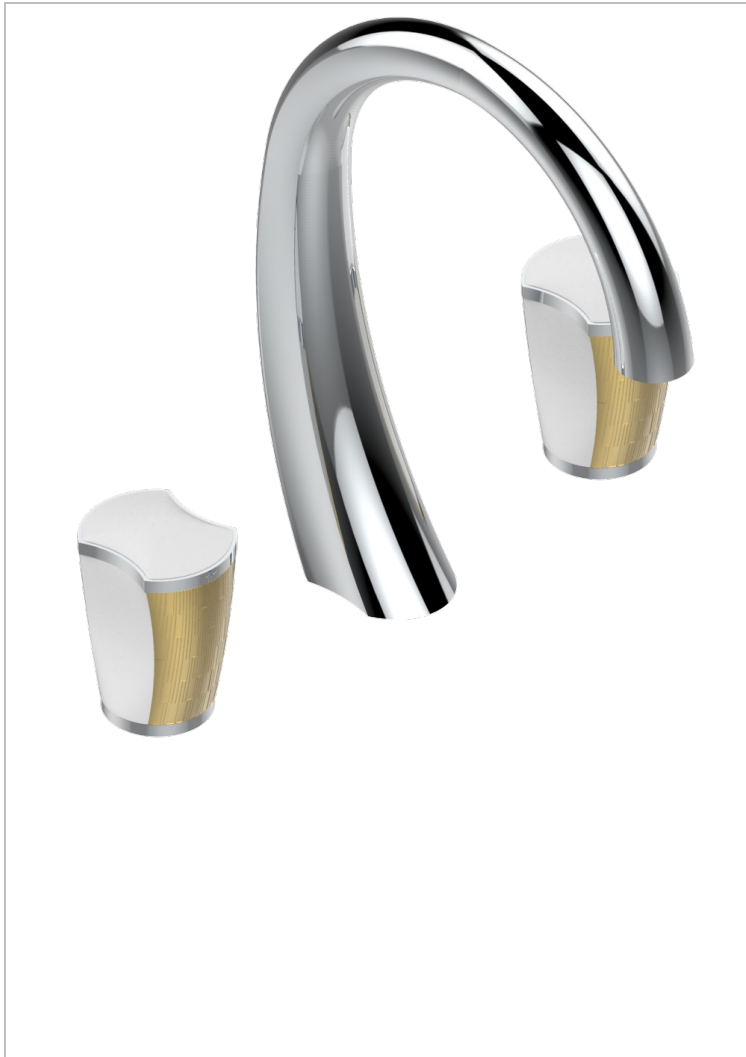

INFINI WHITE PORCELAIN WITH GOLD DECOR

U2F-151M

Rim mounted 3-hole basin mixer with waste for marble

CHARACTERISTIC

- ACS : 18ACCLY393
- NF : NF EN 200 - IA - Chrome
- SVGW-SSIGE : 1901-6813

STANDARDS

AVAILABLE FINITIONS

Antique nickel - H28
Black ceram - D30
Blush PVD - H62
Brass color PVD - H49
Brown bronze color PVD - F33
Gold color PVD - H52

Graphite PVD - H64
Lacquered light bronze - D01
Matt Umber PVD - H67
Matt blush PVD - H60
Matt brass color PVD - H50
Matt brown bronze color PVD - F34

Matt chrome - C02
Matt gold - F07
Matt gold color PVD - H53
Matt graphite PVD - H65
Matt nickel (color finish) - C01
Matt nickel color PVD - H56

Nickel color PVD - H55
Polished chrome (color finish) - A02
Polished gold (color finish) - F01
Polished nickel - B01
Soft gold - F30
Soft matt gold - F31

Umber PVD - H66
Varnished matt antique red copper
(color finish) - H07