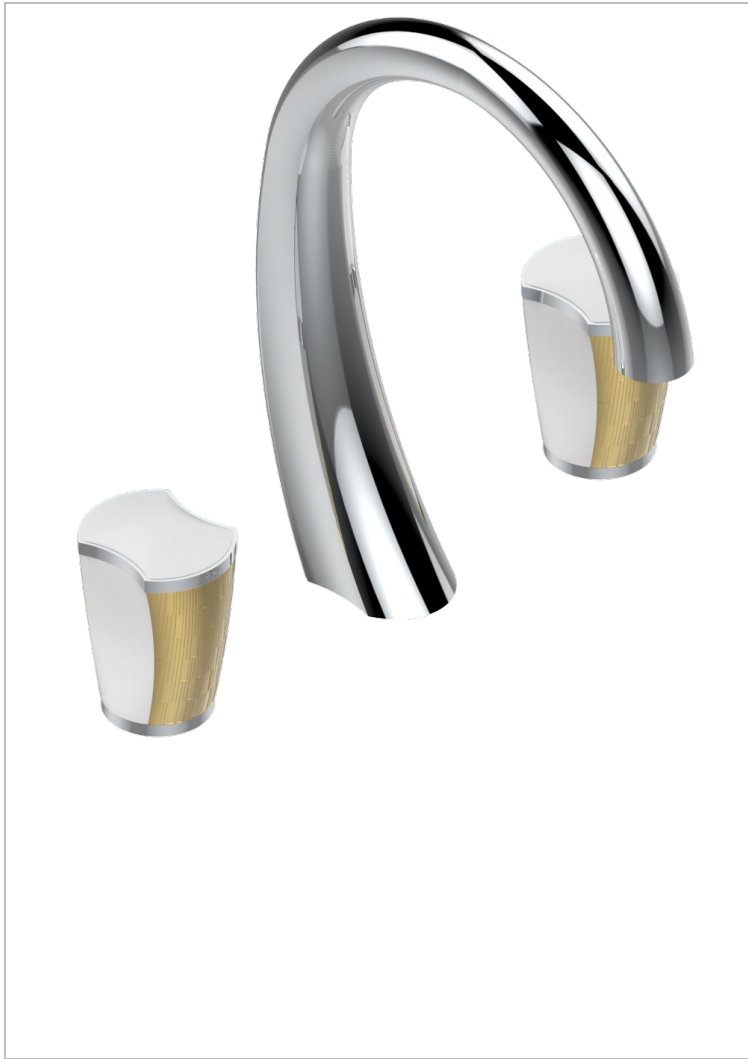

# INFINI WHITE PORCELAIN WITH GOLD DECOR

U2F-151M

Rim mounted 3-hole basin mixer with waste for marble

## AVAILABLE FINITIONS

Antique nickel - H28  
Black ceram - D30  
Blush PVD - H62  
Brass color PVD - H49  
Brown bronze color PVD - F33  
Gold color PVD - H52

Graphite PVD - H64  
Lacquered light bronze - D01  
Matt Umber PVD - H67  
Matt blush PVD - H60  
Matt brass color PVD - H50  
Matt brown bronze color PVD - F34