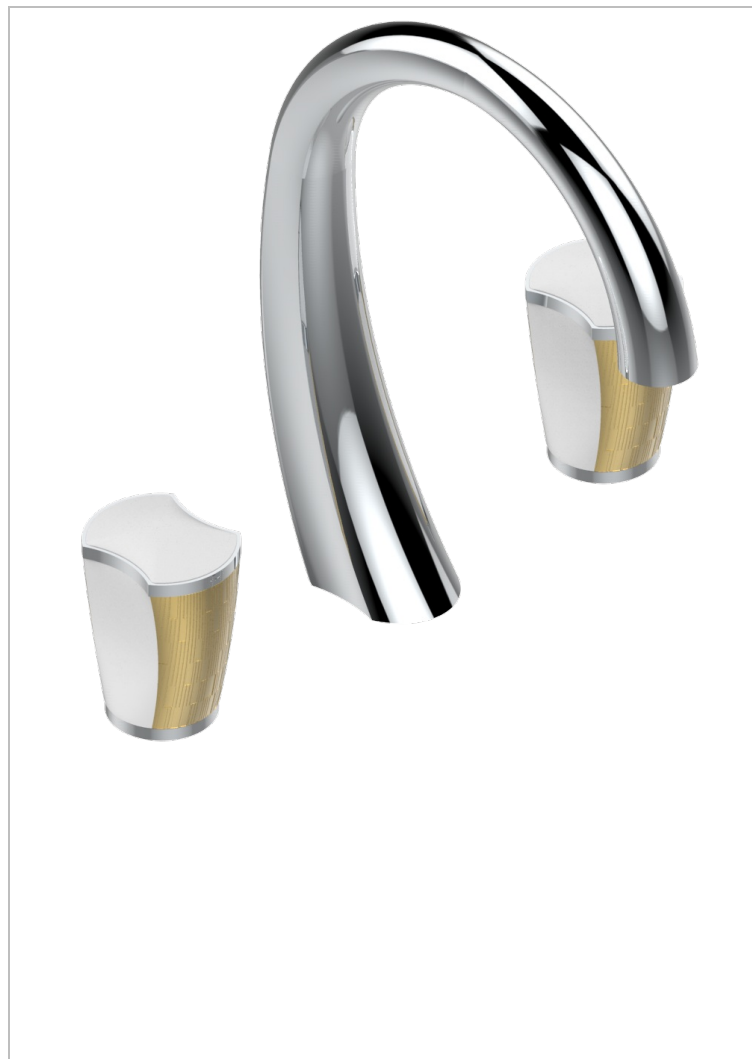

INFINI WHITE PORCELAIN WITH GOLD DECOR

U2F-151M

Rim mounted 3-hole basin mixer with waste for marble

CHARACTERISTIC

- ACS : 18ACCLY393
- NF : NF EN 200 - IA - Chrome
- SVGW-SSIGE : 1901-6813

STANDARDS

AVAILABLE FINITIONS

Antique nickel - H28
Black ceram - D30
Blush PVD - H62
Brass color PVD - H49
Brown bronze color PVD - F33
Gold color PVD - H52

Graphite PVD - H64
Lacquered light bronze - D01
Matt Umber PVD - H67
Matt blush PVD - H60
Matt brass color PVD - H50
Matt brown bronze color PVD - F34

Matt chrome - C02
Matt gold - F07
Matt gold color PVD - H53
Matt graphite PVD - H65
Matt nickel (color finish) - C01
Matt nickel color PVD - H56

Nickel color PVD - H55
Polished chrome (color finish) - A02
Polished gold (color finish) - F01
Polished nickel - B01
Soft gold - F30
Soft matt gold - F31

Umber PVD - H66
Varnished matt antique red copper (color finish) - H07