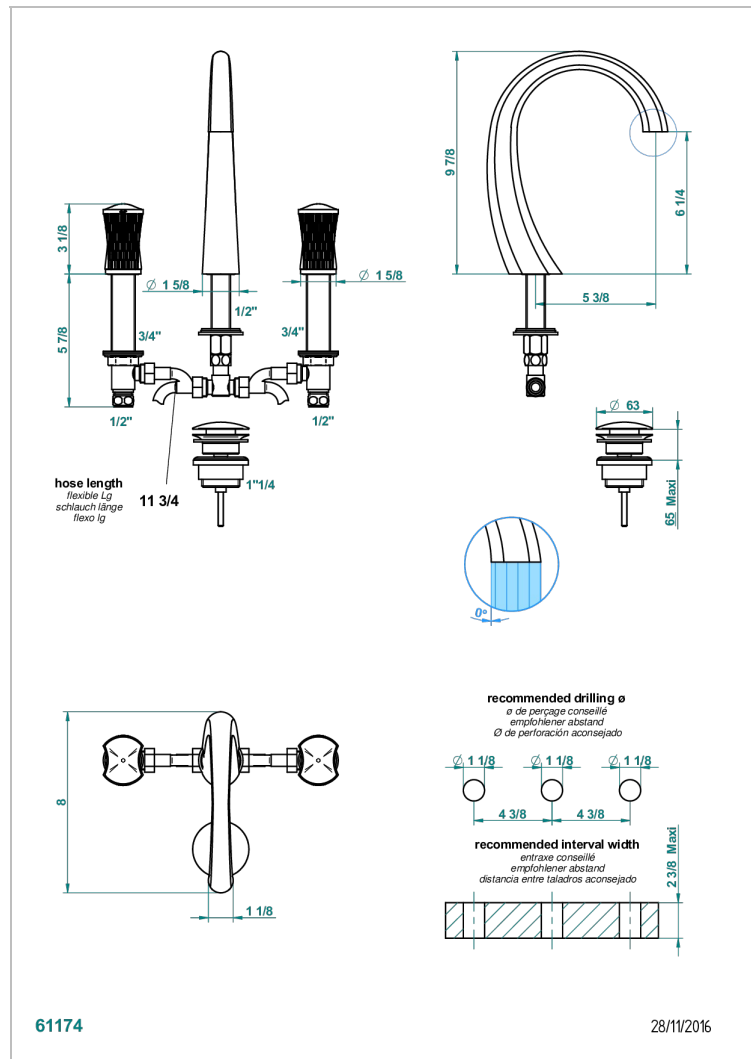

INFINI WHITE PORCELAIN WITH GOLD DECOR

U2F-151M

Rim mounted 3-hole basin mixer with waste for marble

CHARACTERISTIC

- ACS : 18ACCLY393
- NF : NF EN 200 - IA - Chrome
- SVGW-SSIGE : 1901-6813

STANDARDS

AVAILABLE FINITIONS