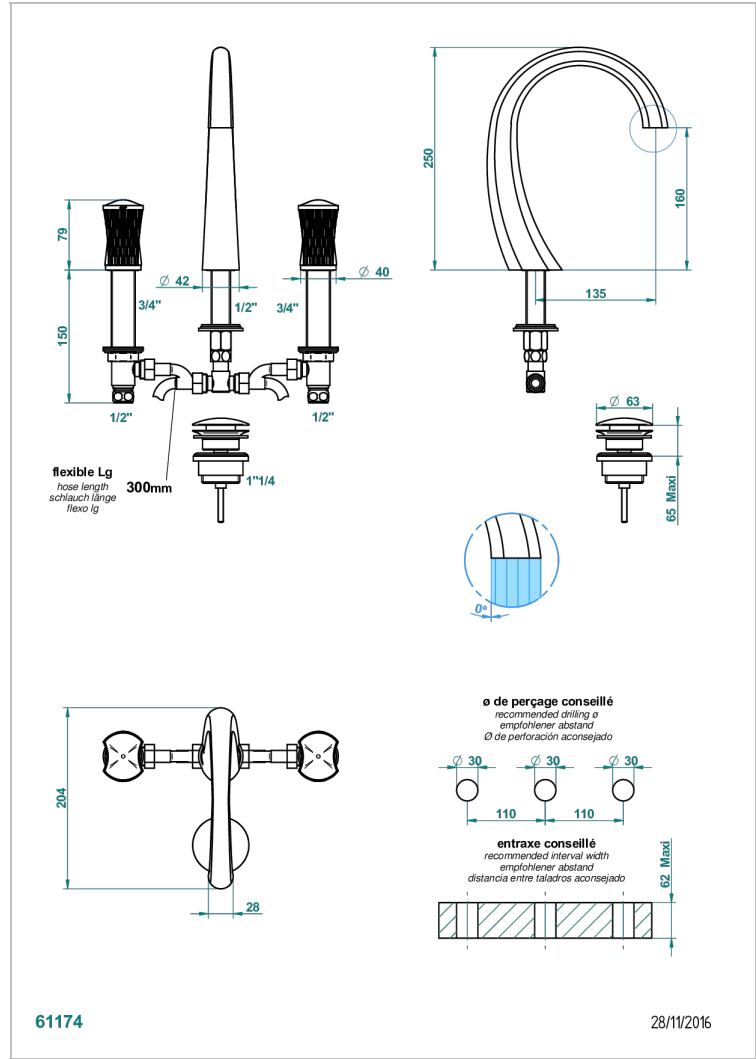

INFINI WHITE PORCELAIN WITH GOLD DECOR

U2F-151M

Rim mounted 3-hole basin mixer with waste for marble

CHARACTERISTIC

- ACS : 18ACCLY393
- NF : NF EN 200 - IA - Chrome
- SVGW-SSIGE : 1901-6813

STANDARDS

AVAILABLE FINITIONS