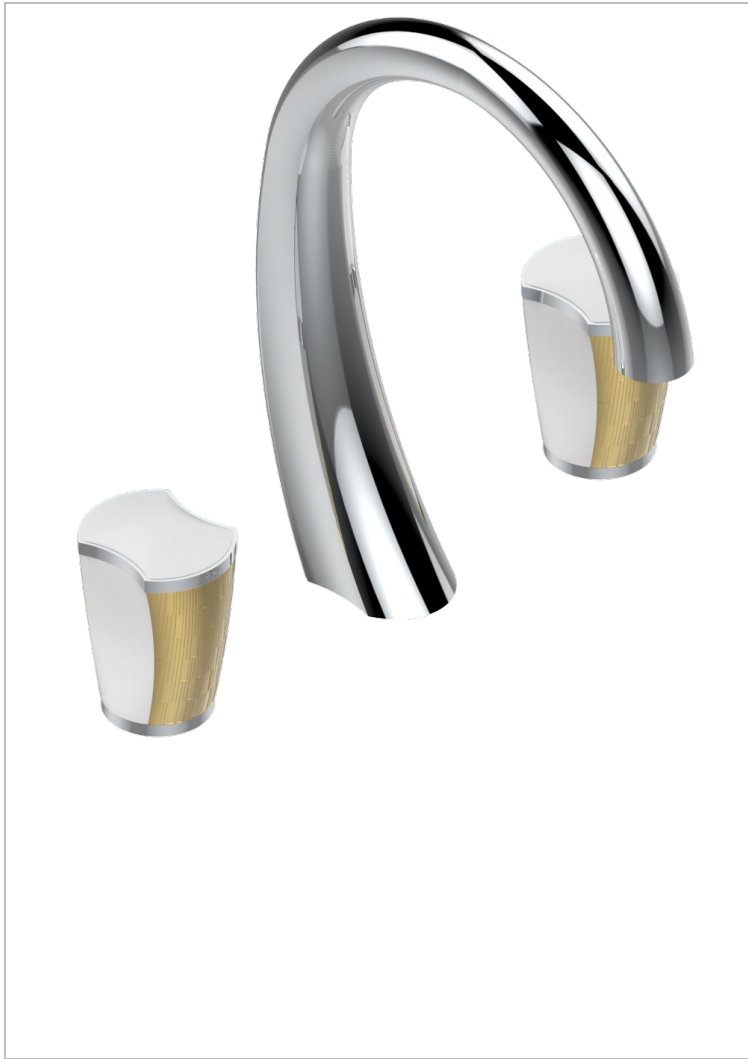

INFINI WHITE PORCELAIN WITH GOLD DECOR

U2F-151M

Rim mounted 3-hole basin mixer with waste for marble

CHARACTERISTIC

- ACS : 18ACCLY393
- NF : NF EN 200 - IA - Chrome
- SVGW-SSIGE : 1901-6813

STANDARDS

AVAILABLE FINITIONS

Antique nickel - H28
Black ceram - D30
Blush PVD - H62
Brass color PVD - H49
Brown bronze color PVD - F33
Gold color PVD - H52

Graphite PVD - H64
Lacquered light bronze - D01
Matt Umber PVD - H67
Matt blush PVD - H60
Matt brass color PVD - H50
Matt brown bronze color PVD - F34

Matt chrome - C02
Matt gold - F07
Matt gold color PVD - H53
Matt graphite PVD - H65
Matt nickel (color finish) - C01
Matt nickel color PVD - H56

Nickel color PVD - H55
Polished chrome (color finish) - A02
Polished gold (color finish) - F01
Polished nickel - B01
Soft gold - F30
Soft matt gold - F31

Umber PVD - H66
Varnished matt antique red copper (color finish) - H07