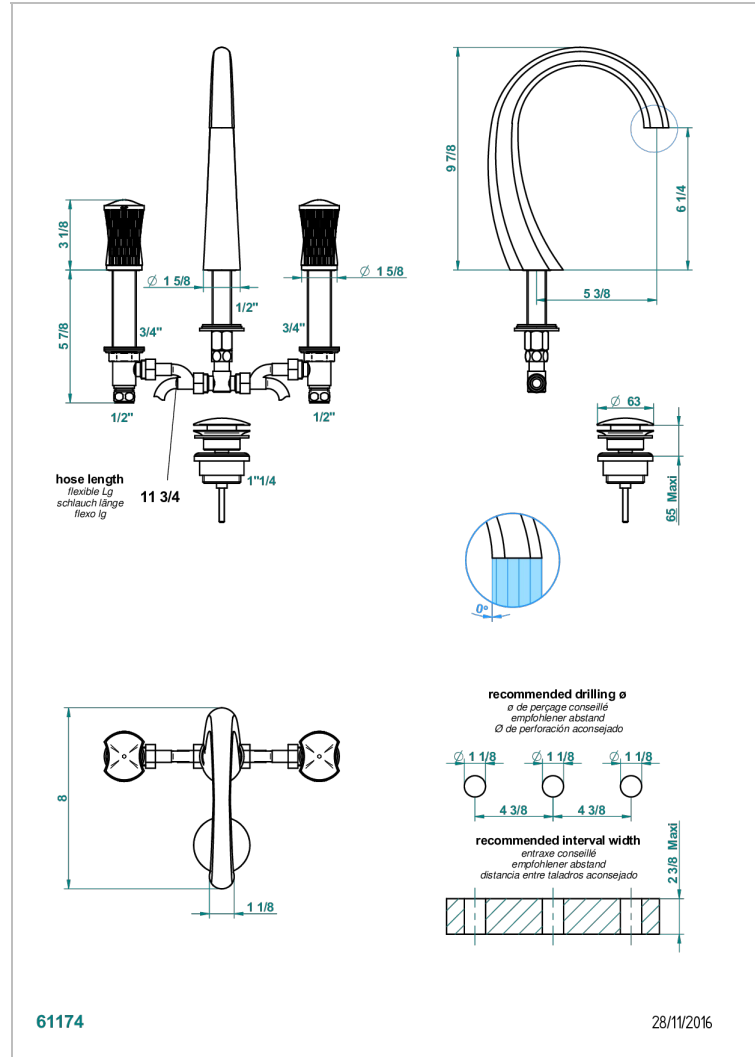

INFINI WHITE PORCELAIN WITH GOLD DECOR

U2F-151M

Rim mounted 3-hole basin mixer with waste for marble

CHARACTERISTIC

- ACS : 18ACCLY393
- NF : NF EN 200 - IA - Chrome
- SVGW-SSIGE : 1901-6813

STANDARDS

AVAILABLE FINITIONS