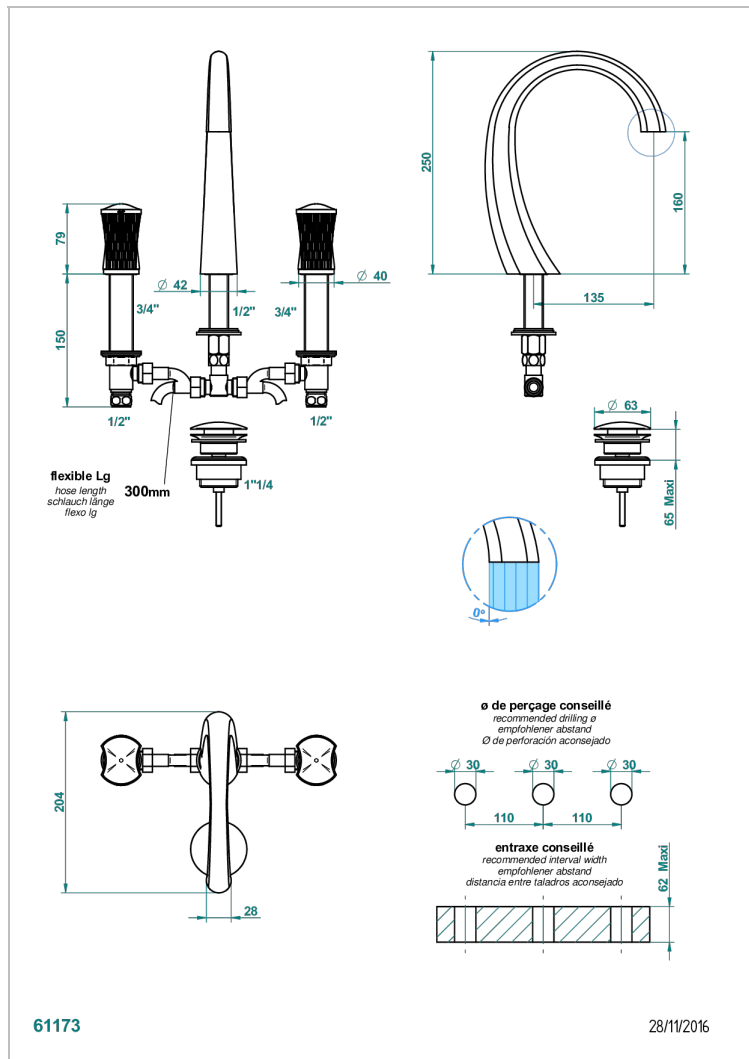

# INFINI WHITE PORCELAIN WITH PLATINUM DECOR

THG<sup>®</sup>  
PARIS

U2E-151M

Rim mounted 3-hole basin mixer with waste for marble

## CHARACTERISTIC

- ACS : 18ACCLY393
- NF : NF EN 200 - IA - Chrome
- SVGW-SSIGE : 1901-6813