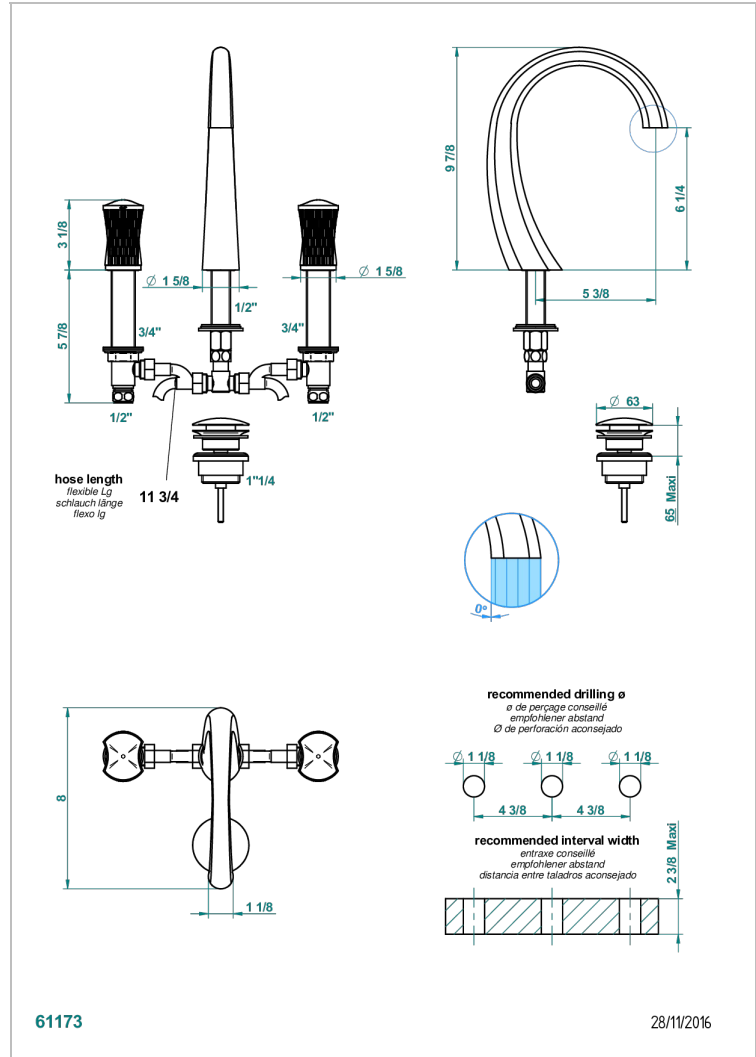

# INFINI WHITE PORCELAIN WITH PLATINUM DECOR

U2E-151M

Rim mounted 3-hole basin mixer with waste for marble

## CHARACTERISTIC

- ACS : 18ACCLY393
- NF : NF EN 200 - IA - Chrome
- SVGW-SSIGE : 1901-6813