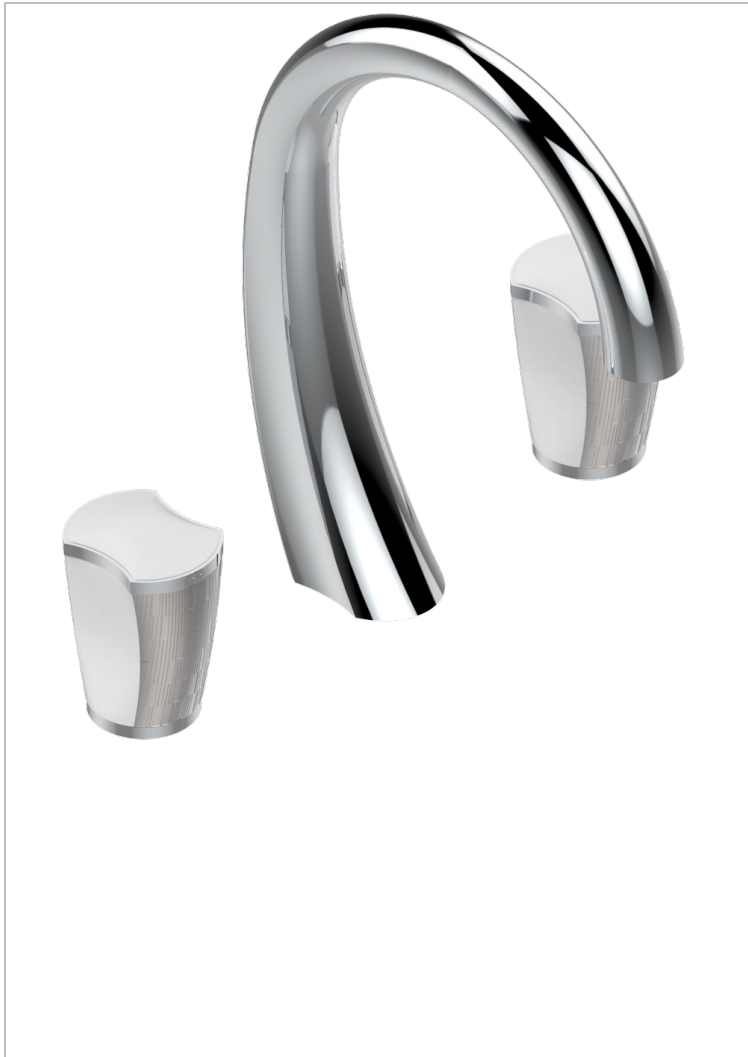

# INFINI WHITE PORCELAIN WITH PLATINUM DECOR

U2E-151M

Rim mounted 3-hole basin mixer with waste for marble

## CHARACTERISTIC

- ACS : 18ACCLY393
- NF : NF EN 200 - IA - Chrome
- SVGW-SSIGE : 1901-6813

## AVAILABLE FINITIONS

Antique nickel - H28  
Black ceram - D30  
Blush PVD - H62  
Brass color PVD - H49  
Brown bronze color PVD - F33  
Gold color PVD - H52

Graphite PVD - H64  
Lacquered light bronze - D01  
Matt Umber PVD - H67  
Matt blush PVD - H60  
Matt brass color PVD - H50  
Matt brown bronze color PVD - F34