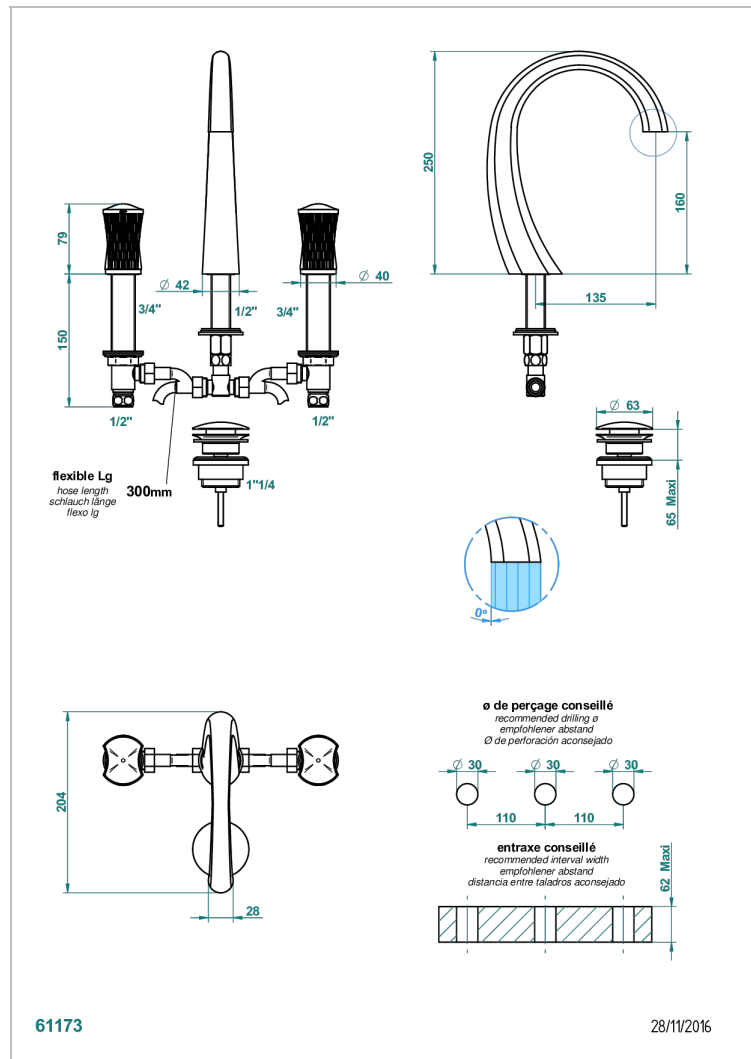

INFINI WHITE PORCELAIN WITH PLATINUM DECOR

THG[®]
PARIS

U2E-151M

Rim mounted 3-hole basin mixer with waste for marble

CHARACTERISTIC

- ACS : 18ACCLY393
- NF : NF EN 200 - IA - Chrome
- SVGW-SSIGE : 1901-6813