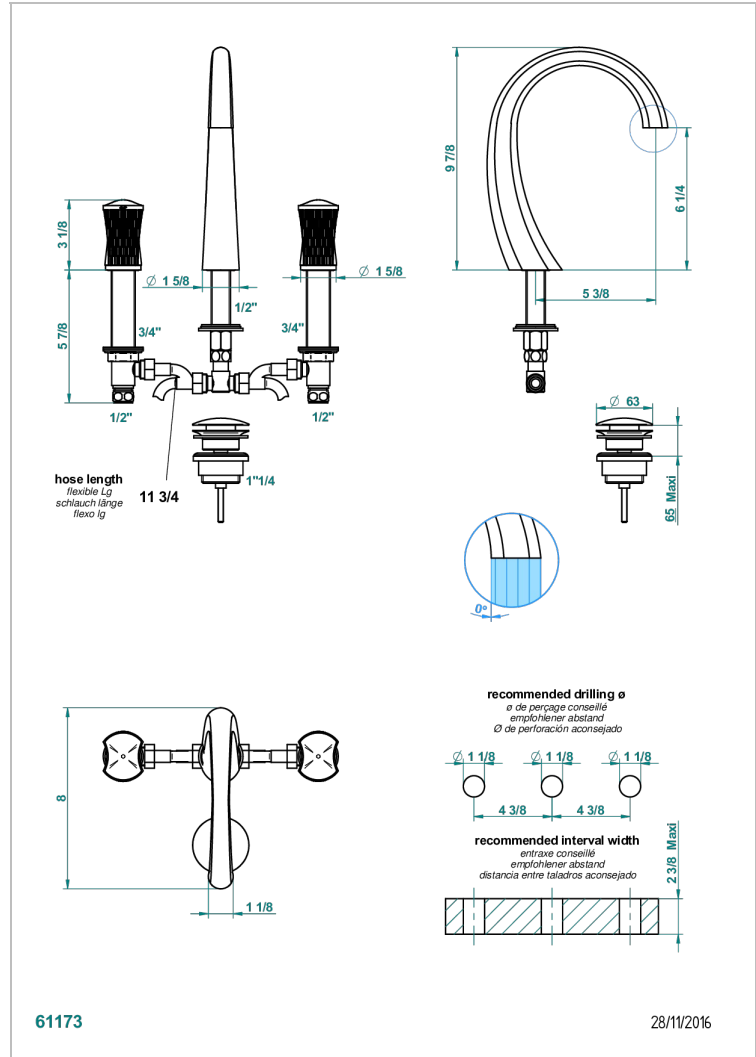

INFINI WHITE PORCELAIN WITH PLATINUM DECOR

U2E-151M

Rim mounted 3-hole basin mixer with waste for marble

CHARACTERISTIC

- ACS : 18ACCLY393
- NF : NF EN 200 - IA - Chrome
- SVGW-SSIGE : 1901-6813

STANDARDS

AVAILABLE FINITIONS