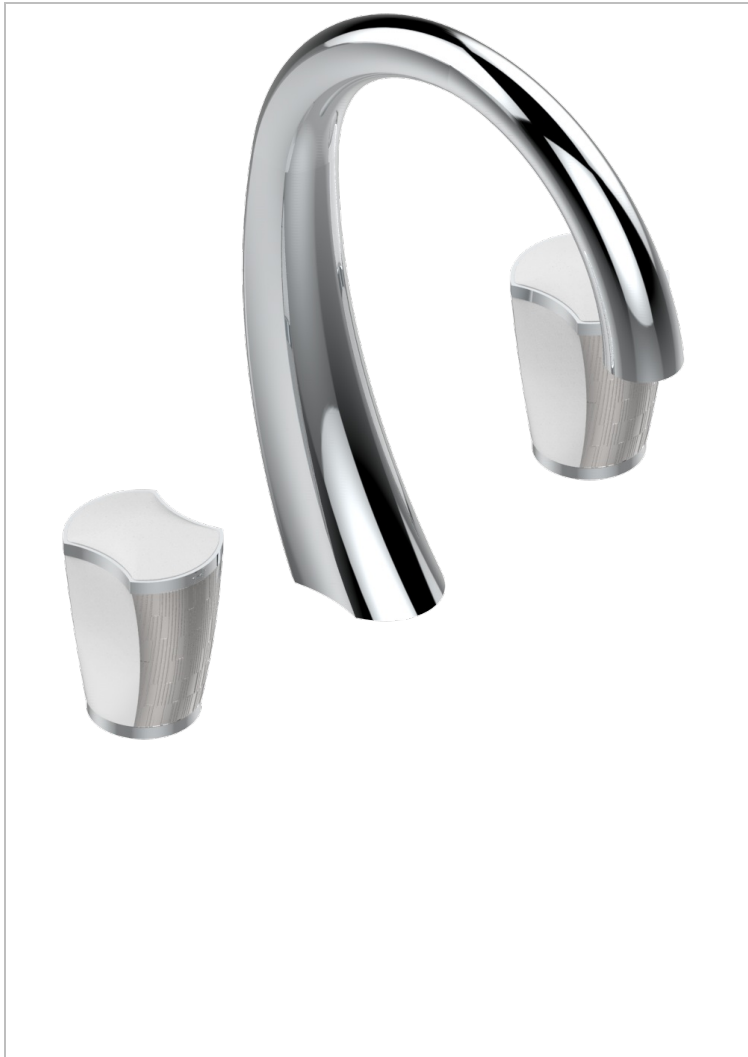

INFINI WHITE PORCELAIN WITH PLATINUM DECOR

U2E-151M

Rim mounted 3-hole basin mixer with waste for marble

CHARACTERISTIC

- ACS : 18ACCLY393
- NF : NF EN 200 - IA - Chrome
- SVGW-SSIGE : 1901-6813

STANDARDS

AVAILABLE FINITIONS

Antique nickel - H28
Black ceram - D30
Blush PVD - H62
Brass color PVD - H49
Brown bronze color PVD - F33
Gold color PVD - H52

Graphite PVD - H64
Lacquered light bronze - D01
Matt Umber PVD - H67
Matt blush PVD - H60
Matt brass color PVD - H50
Matt brown bronze color PVD - F34

Umber PVD - H66
Varnished matt antique red copper (color finish) - H07