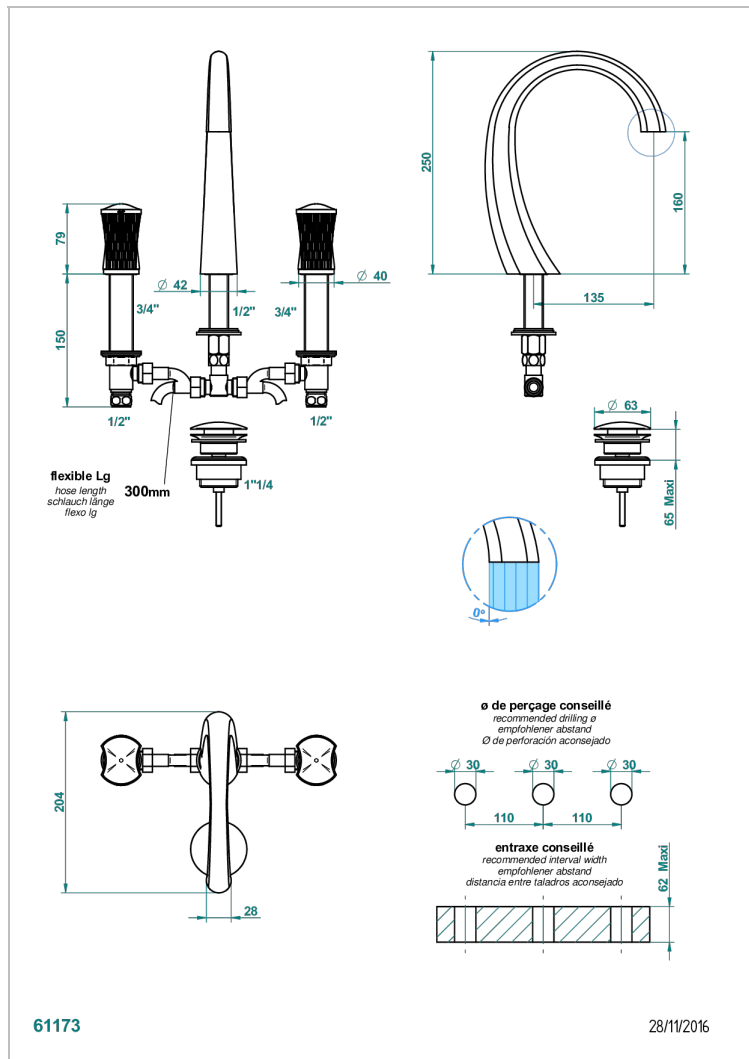

INFINI WHITE PORCELAIN WITH PLATINUM DECOR

U2E-151M

Rim mounted 3-hole basin mixer with waste for marble

CHARACTERISTIC

- ACS : 18ACCLY393
- NF : NF EN 200 - IA - Chrome
- SVGW-SSIGE : 1901-6813

STANDARDS

AVAILABLE FINITIONS