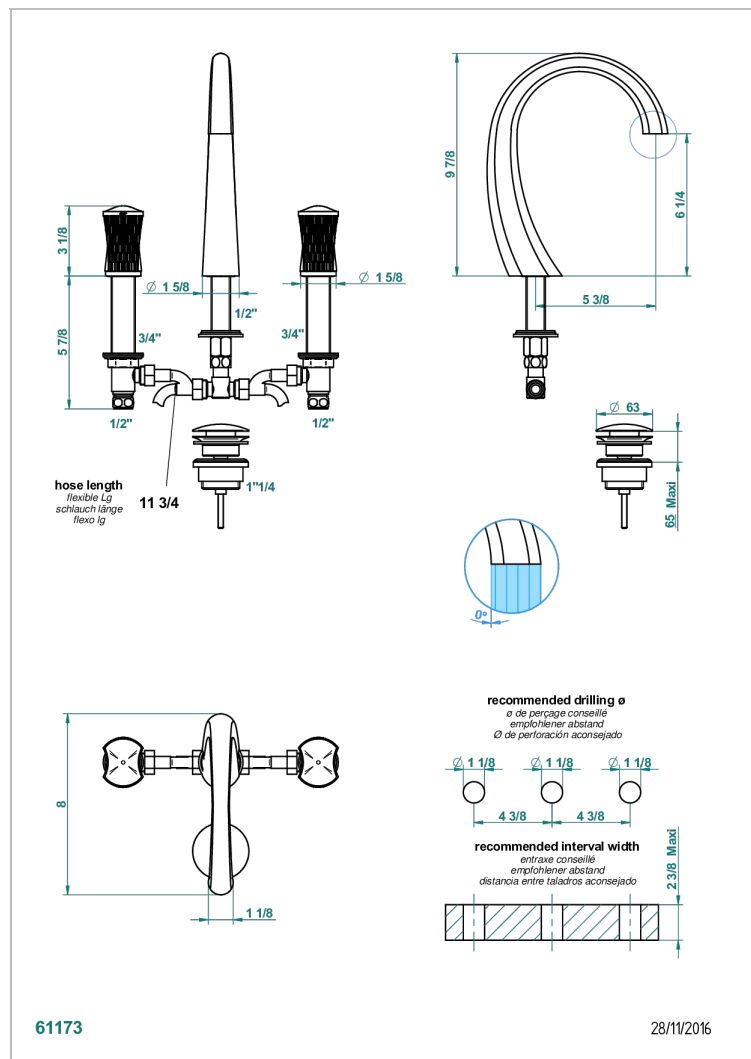

INFINI WHITE PORCELAIN WITH PLATINUM DECOR

THG[®]
PARIS

U2E-151M

Rim mounted 3-hole basin mixer with waste for marble

CHARACTERISTIC

- ACS : 18ACCLY393
- NF : NF EN 200 - IA - Chrome
- SVGW-SSIGE : 1901-6813