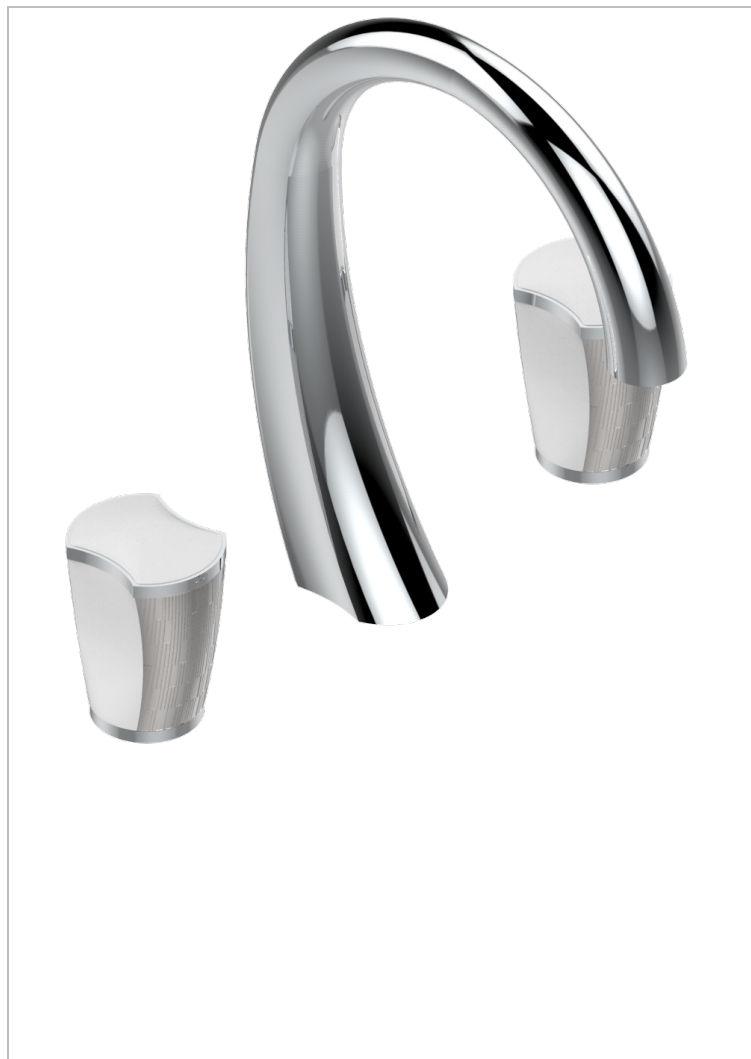

INFINI WHITE PORCELAIN WITH PLATINUM DECOR

THG[®]
PARIS

U2E-151M

Rim mounted 3-hole basin mixer with waste for marble

CHARACTERISTIC

- ACS : 18ACCLY393
- NF : NF EN 200 - IA - Chrome
- SVGW-SSIGE : 1901-6813

STANDARDS

AVAILABLE FINITIONS

Antique nickel - H28
Black ceram - D30
Blush PVD - H62
Brass color PVD - H49
Brown bronze color PVD - F33
Gold color PVD - H52

Graphite PVD - H64
Lacquered light bronze - D01
Matt Umber PVD - H67
Matt blush PVD - H60
Matt brass color PVD - H50
Matt brown bronze color PVD - F34

Umber PVD - H66
Varnished matt antique red copper
(color finish) - H07