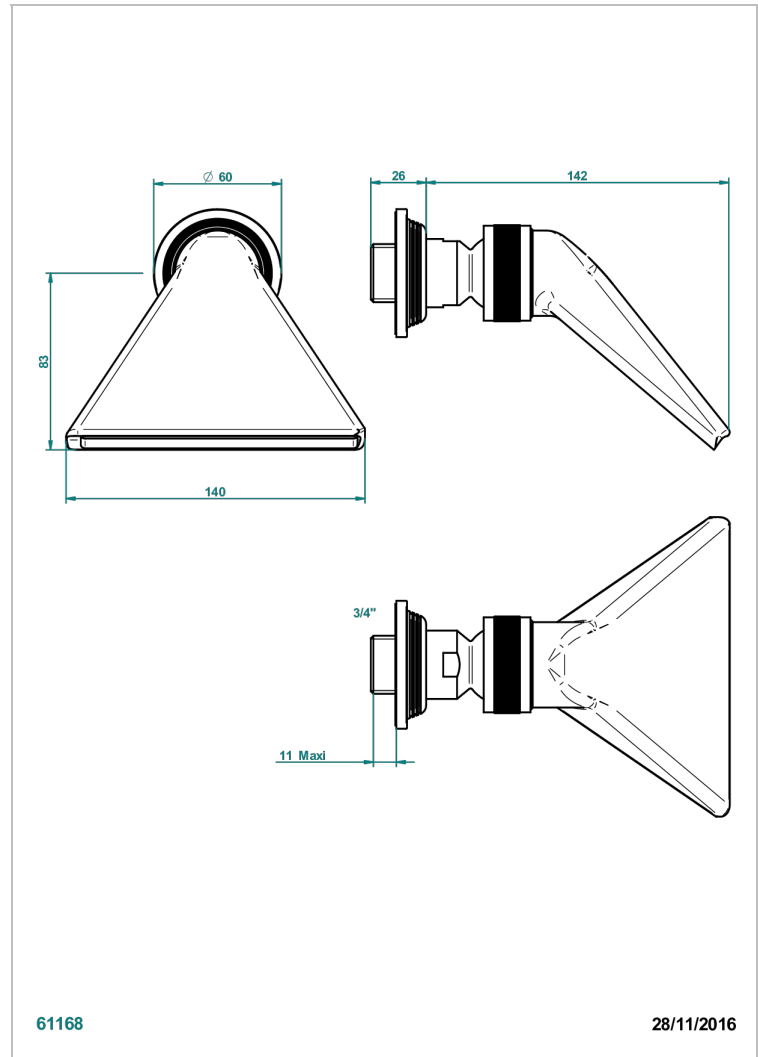

# GRAND CENTRAL METAL WITH LEVER

U9L-3640

Regadera 3/4" deportiva

THG<sup>®</sup>  
PARIS

## CARACTERÍSTICAS

- Grand central Metal with lever
- Regadera 3/4" deportiva