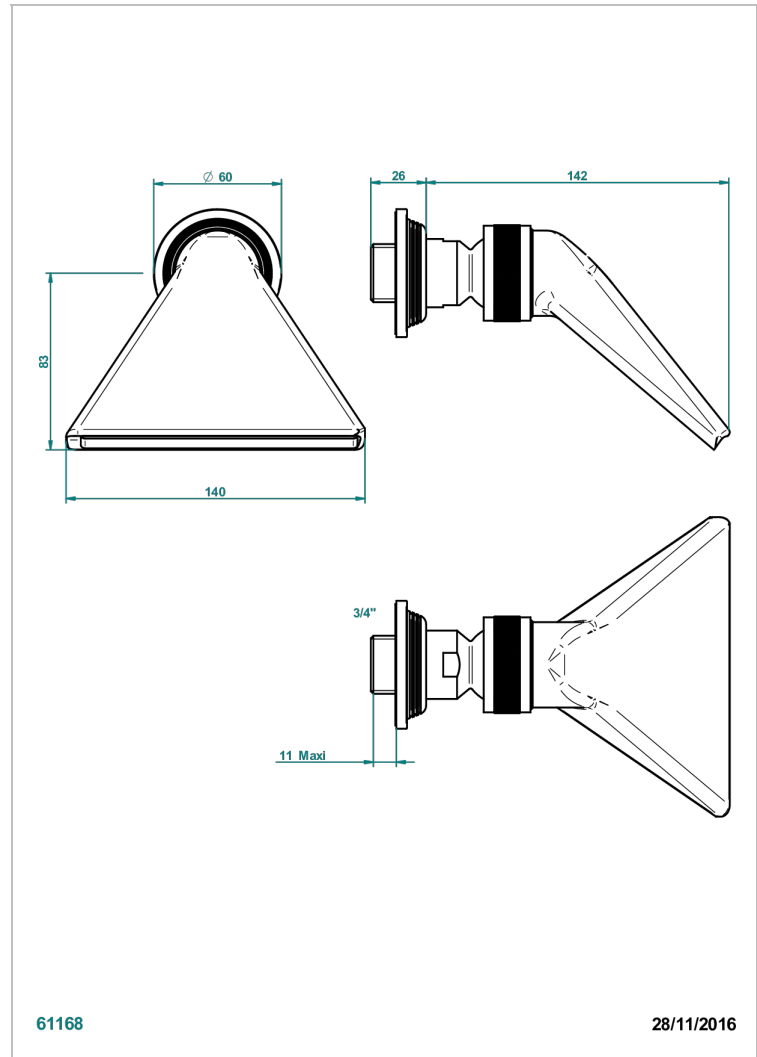

GRAND CENTRAL METAL WITH LEVER

U9L-3640

Sports shower head 3/4"

THG[®]
PARIS

CHARACTERISTIC

- Grand central Metal with lever
- Sports shower head 3/4"

AVAILABLE FINITIONS

Antique nickel - H28
Black ceram - D30
Blush PVD - H62
Brass color PVD - H49
Brown bronze color PVD - F33
Gold color PVD - H52