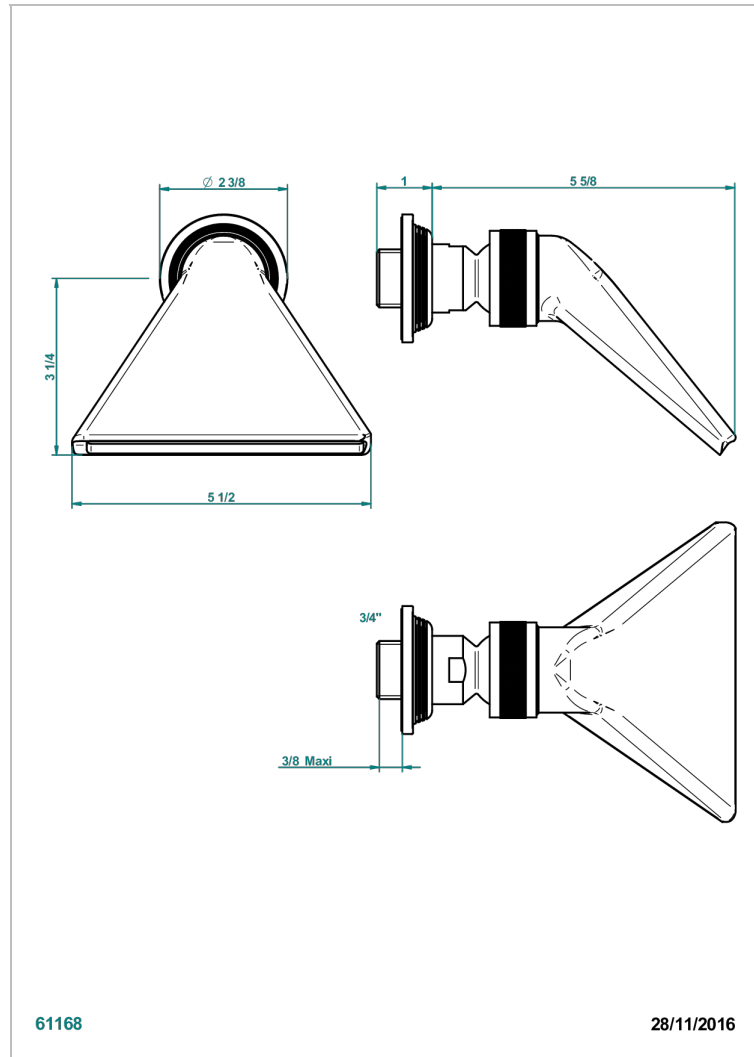

# GRAND CENTRAL METAL WITH LEVER

U9L-3640

Regadera 3/4" deportiva

THG<sup>®</sup>  
PARIS

## CARACTERÍSTICAS

- Grand central Metal with lever
- Regadera 3/4" deportiva