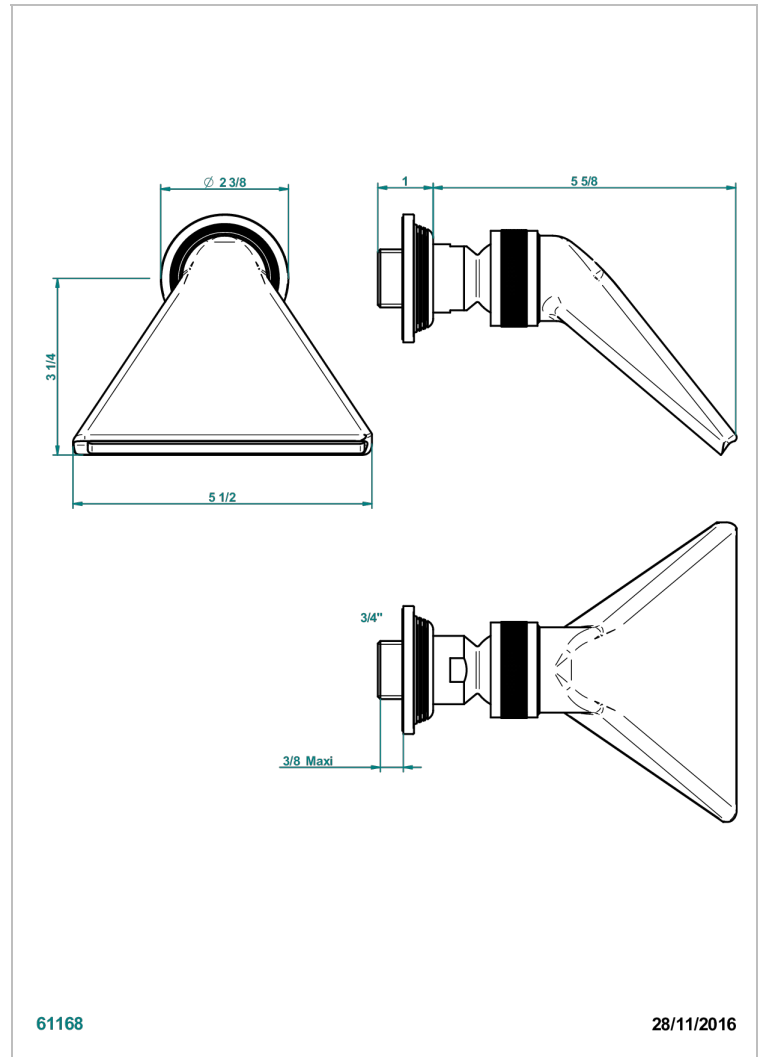

GRAND CENTRAL METAL WITH LEVER

U9L-3640

Sports shower head 3/4"

THG[®]
PARIS

CHARACTERISTIC

- Grand central Metal with lever
- Sports shower head 3/4"

AVAILABLE FINITIONS

Antique nickel - H28
Black ceram - D30
Blush PVD - H62
Brass color PVD - H49
Brown bronze color PVD - F33
Gold color PVD - H52