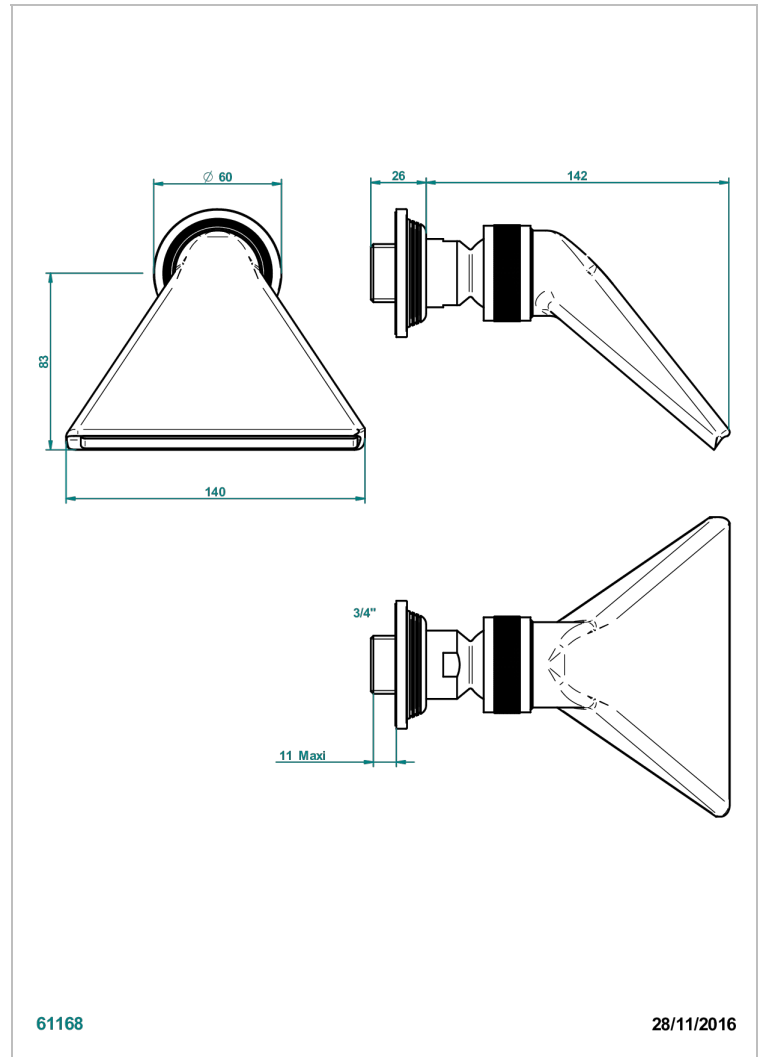

# GRAND CENTRAL METAL WITH LEVER

U9L-3640

Schwallbrause 3/4"

THG<sup>®</sup>  
PARIS

61168

28/11/2016

## EIGENSCHAFTEN

- Grand central Metal with lever
- Schwallbrause 3/4"