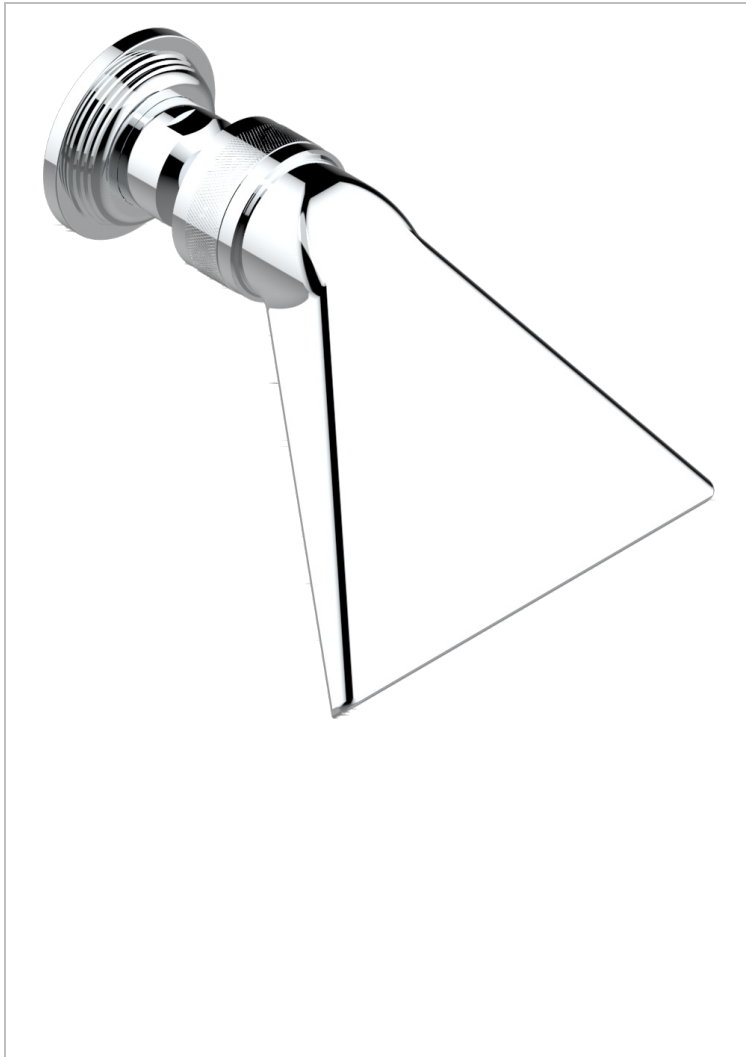

GRAND CENTRAL METAL

U9K-3640

Sports shower head 3/4"

THG[®]
PARIS

CHARACTERISTIC

- Grand central Metal
- Sports shower head 3/4"

AVAILABLE FINITIONS

Antique nickel - H28
Black ceram - D30
Blush PVD - H62
Brass color PVD - H49
Brown bronze color PVD - F33
Gold color PVD - H52

Graphite PVD - H64
Lacquered light bronze - D01
Matt Umber PVD - H67
Matt blush PVD - H60
Matt brass color PVD - H50
Matt brown bronze color PVD - F34

Matt chrome - C02
Matt gold - F07
Matt gold color PVD - H53
Matt graphite PVD - H65
Matt nickel (color finish) - C01
Matt nickel color PVD - H56