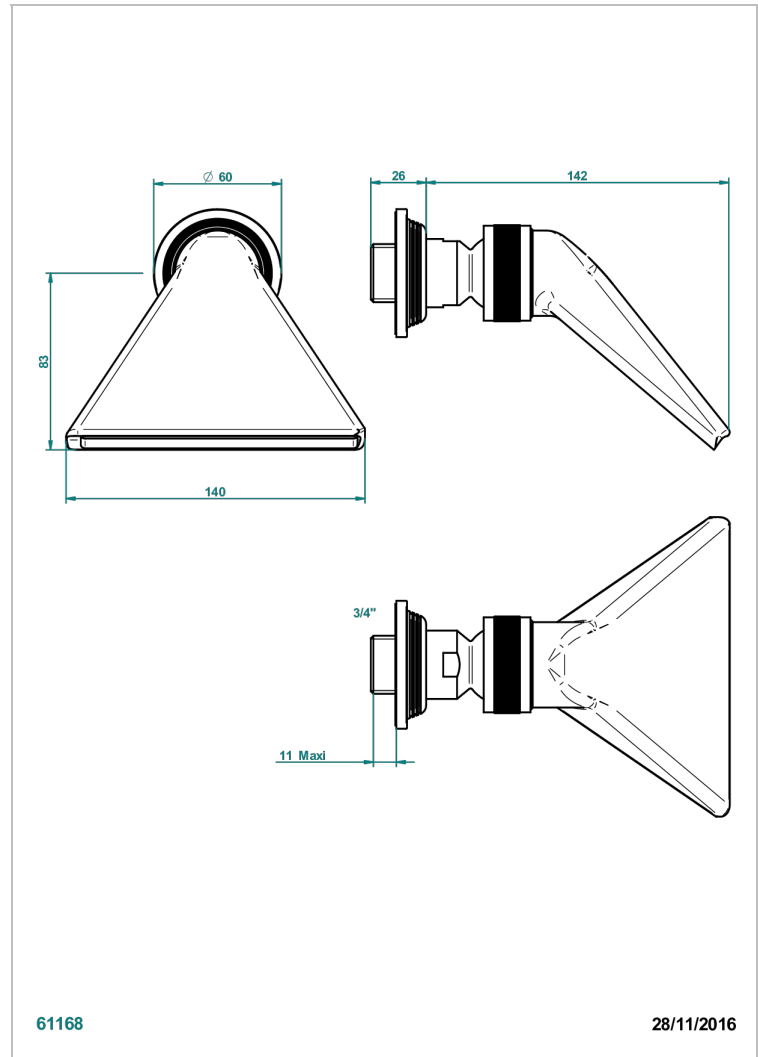

GRAND CENTRAL METAL

U9K-3640

Sports shower head 3/4"

THG[®]
PARIS

CHARACTERISTIC

- Grand central Metal
- Sports shower head 3/4"

AVAILABLE FINITIONS

Antique nickel - H28
Black ceram - D30
Blush PVD - H62
Brass color PVD - H49
Brown bronze color PVD - F33
Gold color PVD - H52