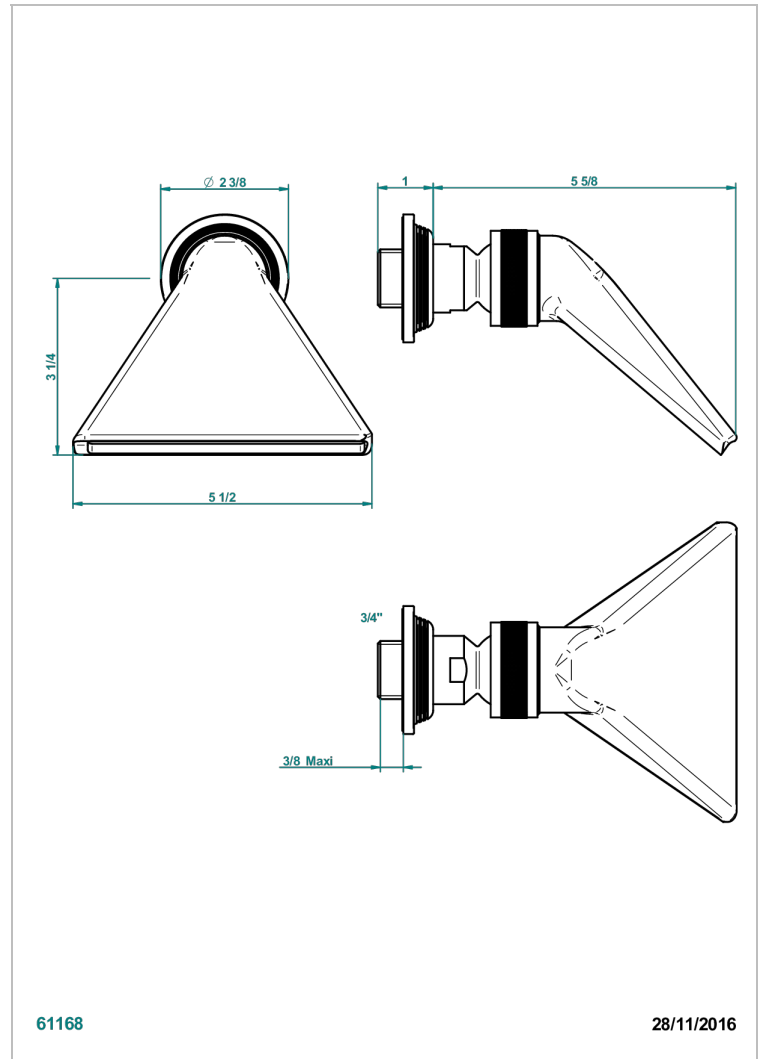

# GRAND CENTRAL METAL

U9K-3640

Sports shower head 3/4"

THG<sup>®</sup>  
PARIS

61168

28/11/2016

## CHARACTERISTIC

- Grand central Metal
- Sports shower head 3/4"