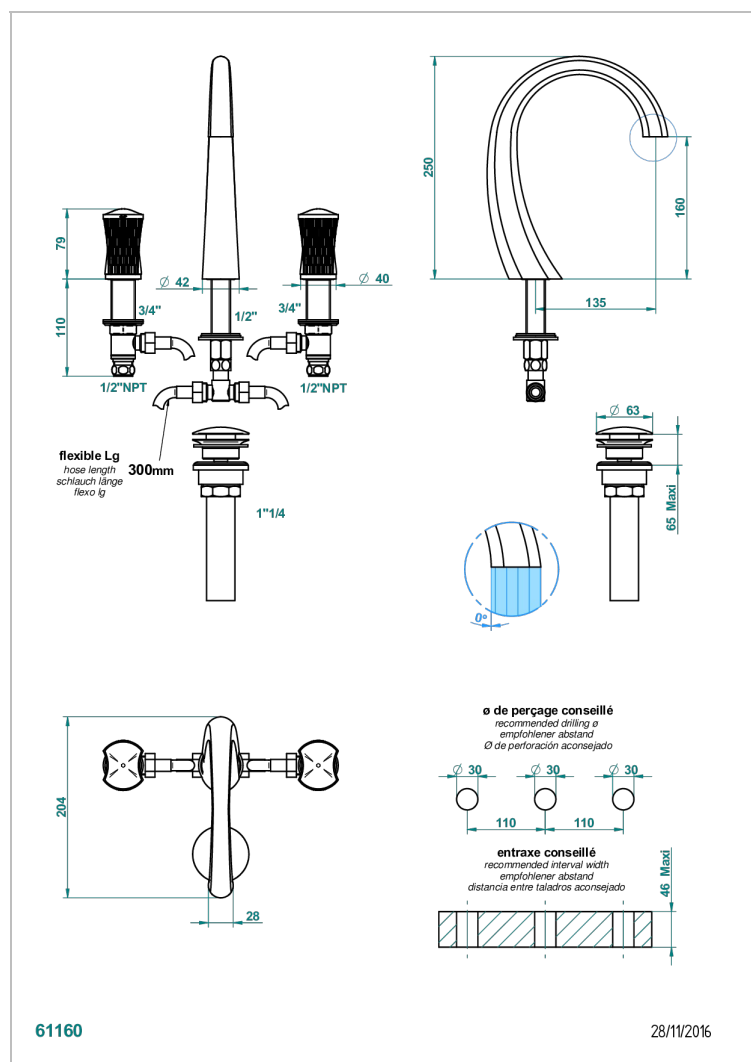

INFINI WHITE PORCELAIN WITH GOLD DECOR

U2F-151/US

Rim mounted 3-hole basin mixer with waste

CARACTERÍSTICAS

- Infini White Porcelain with Gold decor
- Rim mounted 3-hole basin mixer with waste

ACABADOS DISPONIBLES

Pvd umber - H66
Pvd umber mate - H67