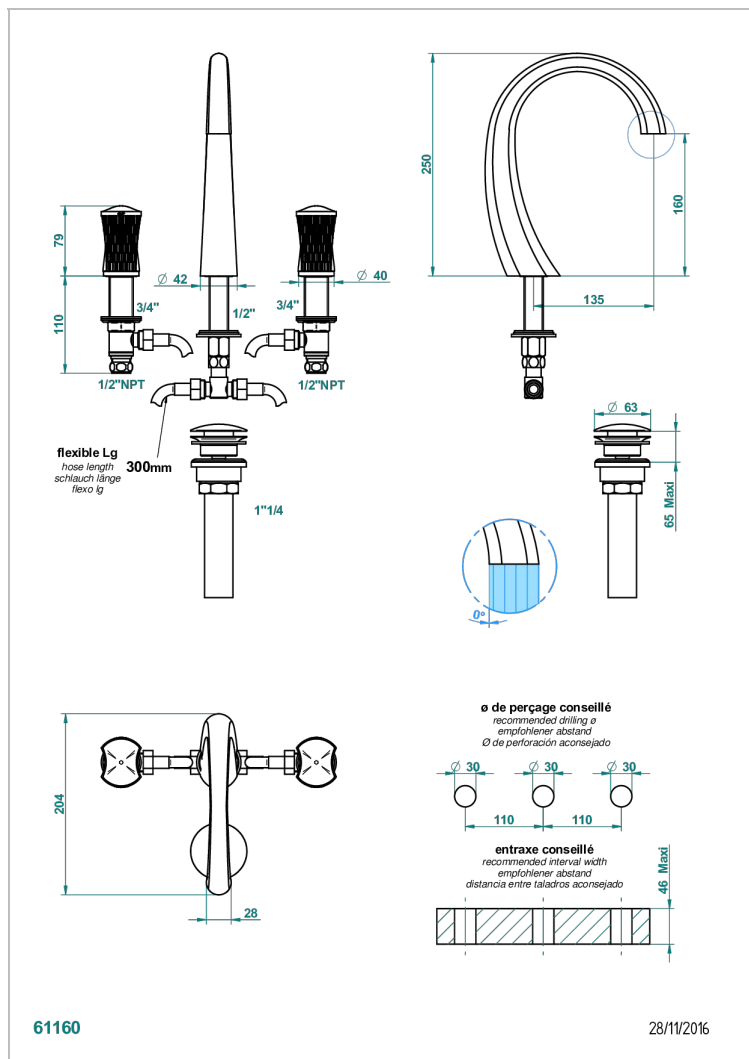

# INFINI WHITE PORCELAIN WITH GOLD DECOR

U2F-151/US

Widespread lavatory set with drain

## CHARACTERISTIC

- Infini White Porcelain with Gold decor
- Widespread lavatory set with drain