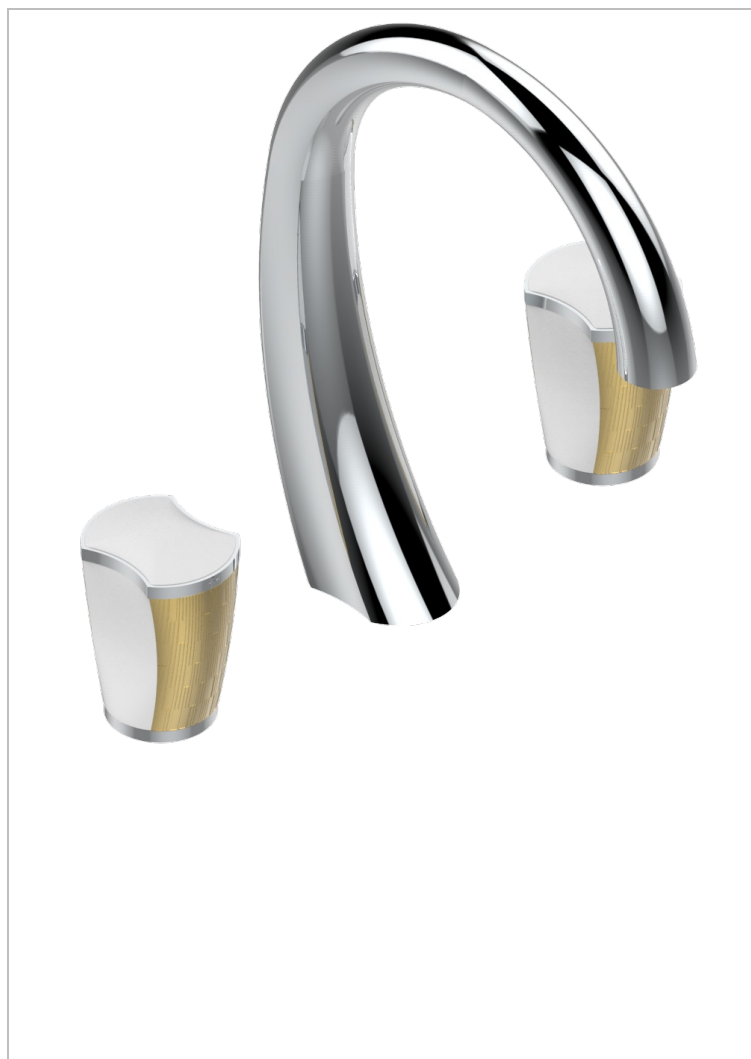

# INFINI WHITE PORCELAIN WITH GOLD DECOR

U2F-151/US

Widespread lavatory set with drain

## CHARACTERISTIC

- Infini White Porcelain with Gold decor
- Widespread lavatory set with drain

## AVAILABLE FINITIONS

Black ceram - D30  
Blush PVD - H62  
Brass color PVD - H49  
Brown bronze color PVD - F33  
Chrome polished - A02  
Copper antique matt, coated - H07

Gold color PVD - H52  
Gold mat - F07  
Gold polished - F01  
Graphite PVD - H64  
Light coated bronze - D01  
Matt Umber PVD - H67

Matt blush PVD - H60  
Matt brass color PVD - H50  
Matt brown bronze color PVD - F34  
Matt chrome (American satin) - C02  
Matt gold color PVD - H53  
Matt graphite PVD - H65

Matt nickel (American satin) - C01  
Matt nickel color PVD - H56  
Nickel antique / Sovereign - H28  
Nickel color PVD - H55  
Nickel polished - B01  
Soft gold - F30