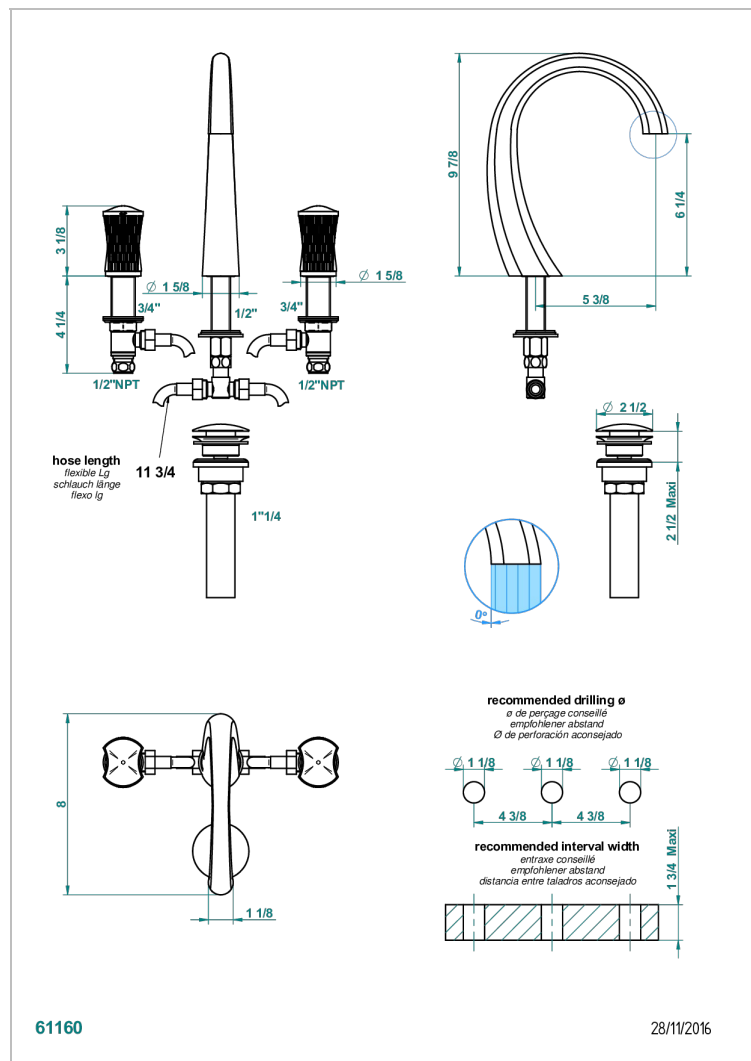

INFINI WHITE PORCELAIN WITH GOLD DECOR

U2F-151/US

Rim mounted 3-hole basin mixer with waste

CARACTERÍSTICAS

- Infini White Porcelain with Gold decor
- Rim mounted 3-hole basin mixer with waste

ACABADOS DISPONIBLES

Pvd umber - H66
Pvd umber mate - H67

61160

28/11/2016