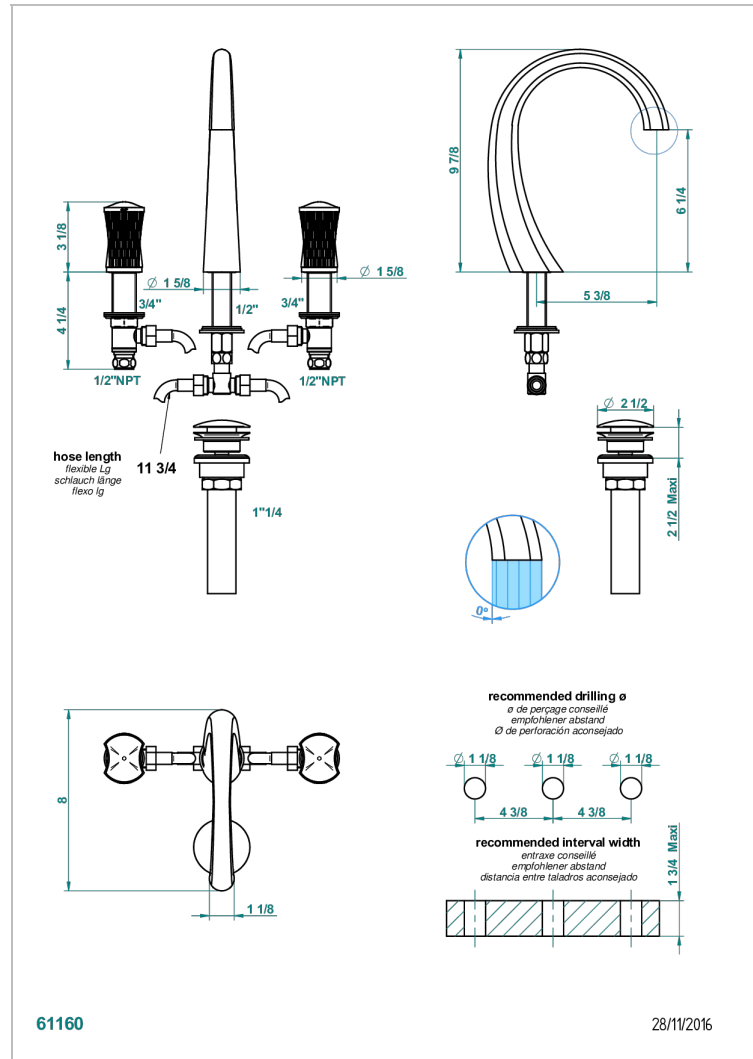

# INFINI WHITE PORCELAIN WITH GOLD DECOR

U2F-151/US

Widespread lavatory set with drain

## CHARACTERISTIC

- Infini White Porcelain with Gold decor
- Widespread lavatory set with drain