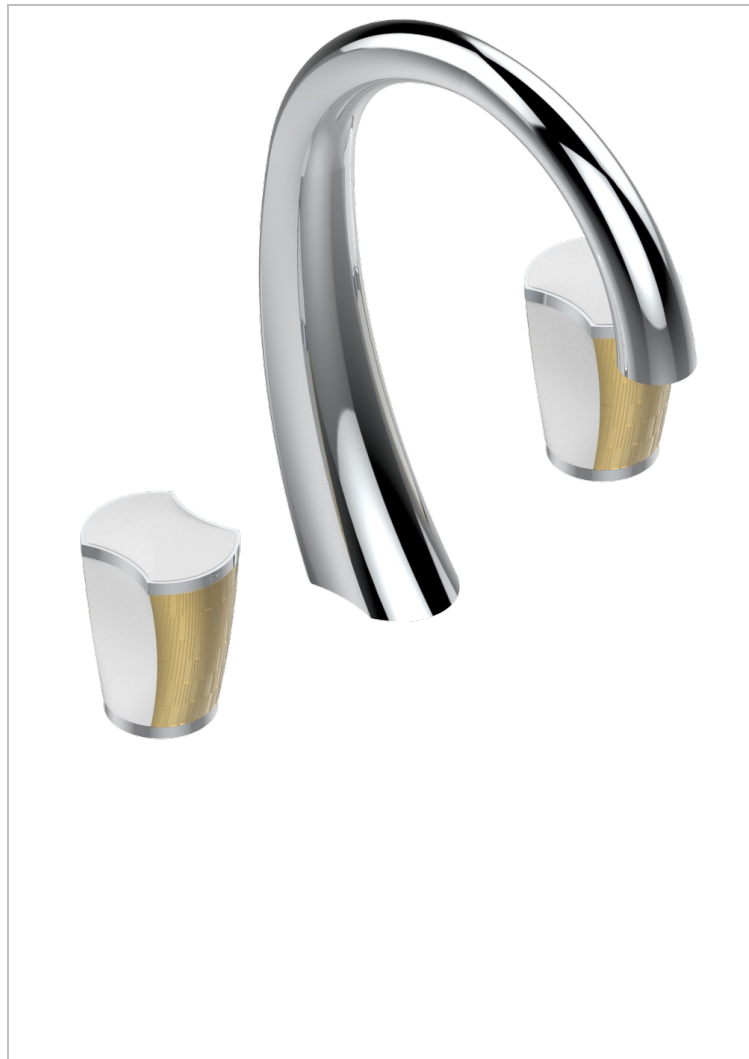

# INFINI WHITE PORCELAIN WITH GOLD DECOR

U2F-151/US

Widespread lavatory set with drain

## CHARACTERISTIC

- Infini White Porcelain with Gold decor
- Widespread lavatory set with drain

## AVAILABLE FINITIONS

Black ceram - D30  
Blush PVD - H62  
Brass color PVD - H49  
Brown bronze color PVD - F33  
Chrome polished - A02  
Copper antique matt, coated - H07

Gold color PVD - H52  
Gold mat - F07  
Gold polished - F01  
Graphite PVD - H64  
Light coated bronze - D01  
Matt Umber PVD - H67

Matt blush PVD - H60  
Matt brass color PVD - H50  
Matt brown bronze color PVD - F34  
Matt chrome (American satin) - C02  
Matt gold color PVD - H53  
Matt graphite PVD - H65

Matt nickel (American satin) - C01  
Matt nickel color PVD - H56  
Nickel antique / Sovereign - H28  
Nickel color PVD - H55  
Nickel polished - B01  
Soft gold - F30