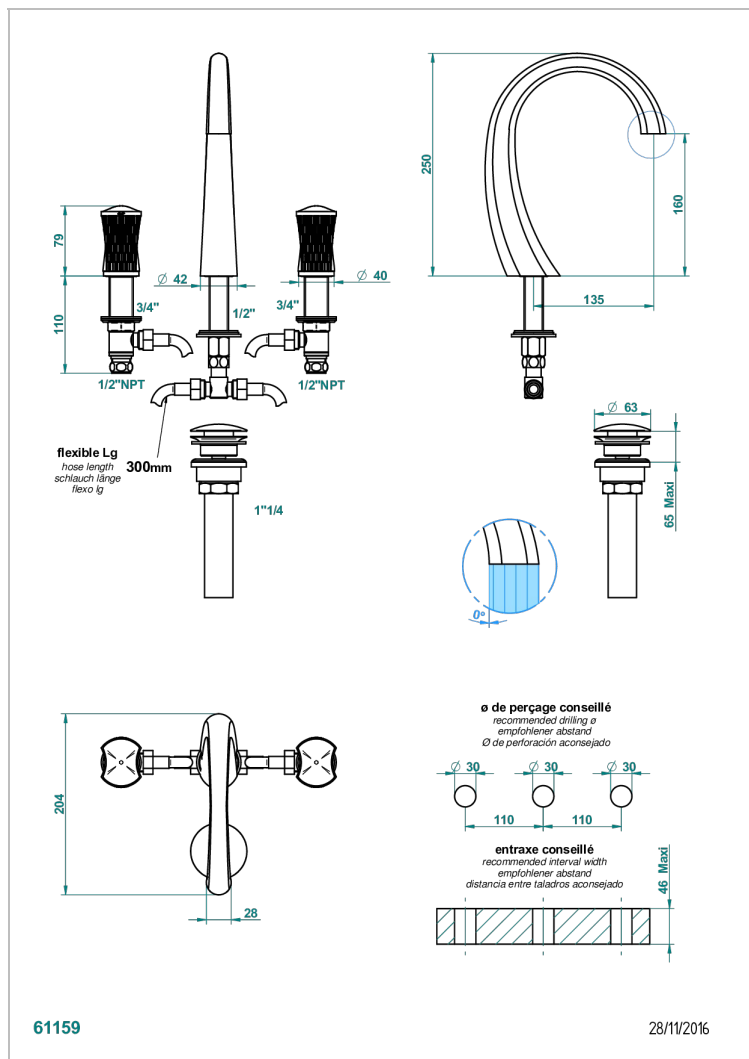

INFINI WHITE PORCELAIN WITH PLATINUM DECOR

THG[®]
PARIS

U2E-151/US

Rim mounted 3-hole basin mixer with waste

CARACTERÍSTICAS

- Infini White Porcelain with Platinum decor
- Rim mounted 3-hole basin mixer with waste