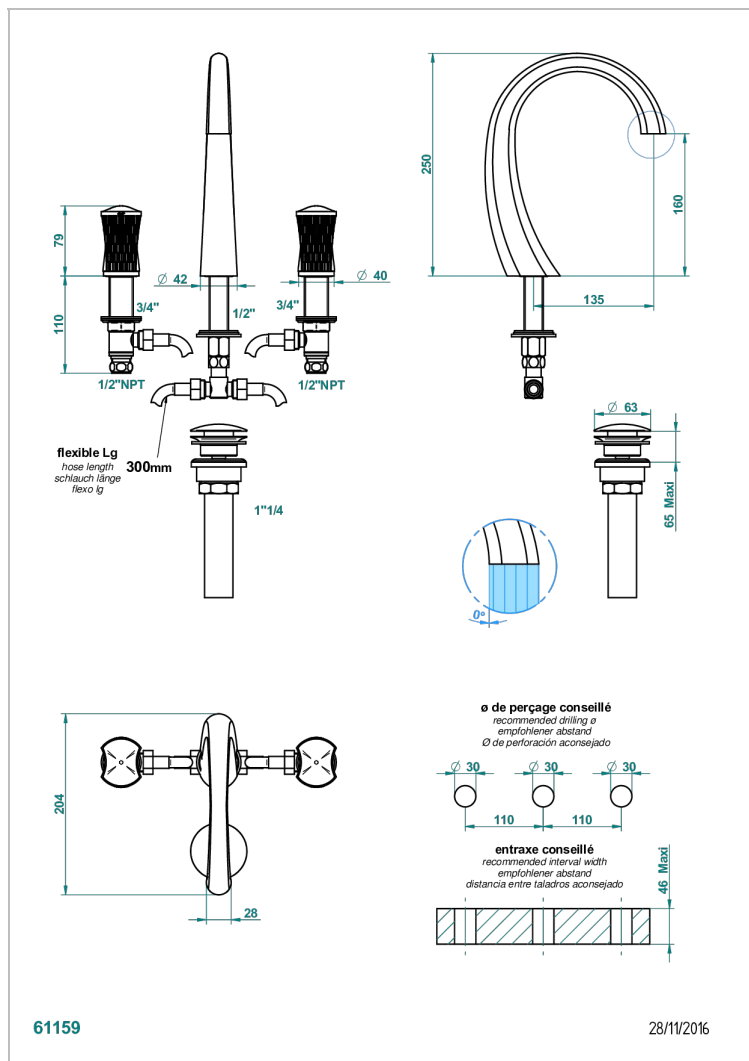

INFINI WHITE PORCELAIN WITH PLATINUM DECOR

U2E-151/US

Widespread lavatory set with drain

CHARACTERISTIC

- Infini White Porcelain with Platinum decor
- Widespread lavatory set with drain

AVAILABLE FINITIONS