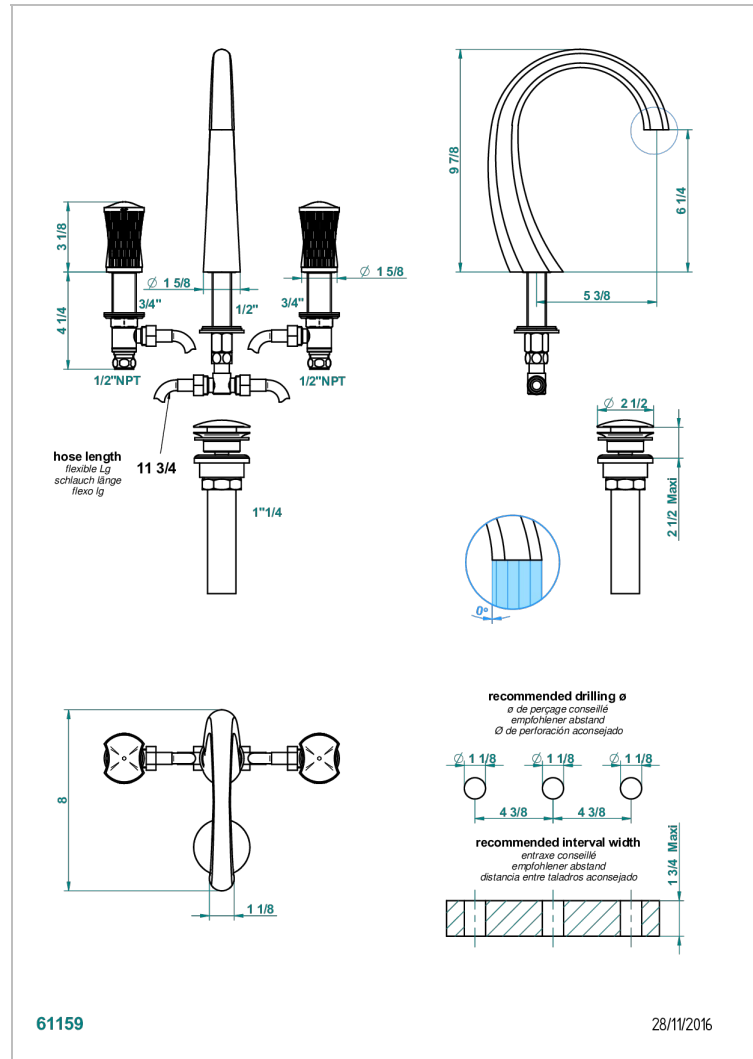

INFINI WHITE PORCELAIN WITH PLATINUM DECOR

U2E-151/US

Rim mounted 3-hole basin mixer with waste

CARACTERÍSTICAS

- Infini White Porcelain with Platinum decor
- Rim mounted 3-hole basin mixer with waste

ACABADOS DISPONIBLES

Pvd umber - H66
Pvd umber mate - H67