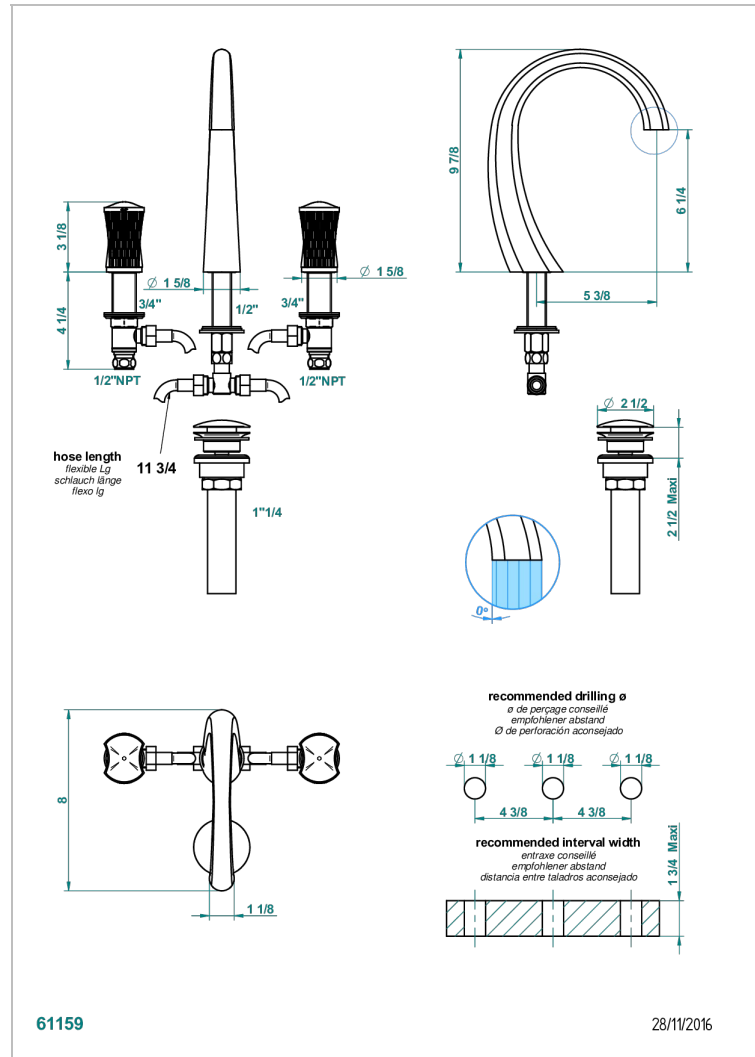

INFINI WHITE PORCELAIN WITH PLATINUM DECOR

U2E-151/US

Widespread lavatory set with drain

CHARACTERISTIC

- Infini White Porcelain with Platinum decor
- Widespread lavatory set with drain

AVAILABLE FINITIONS