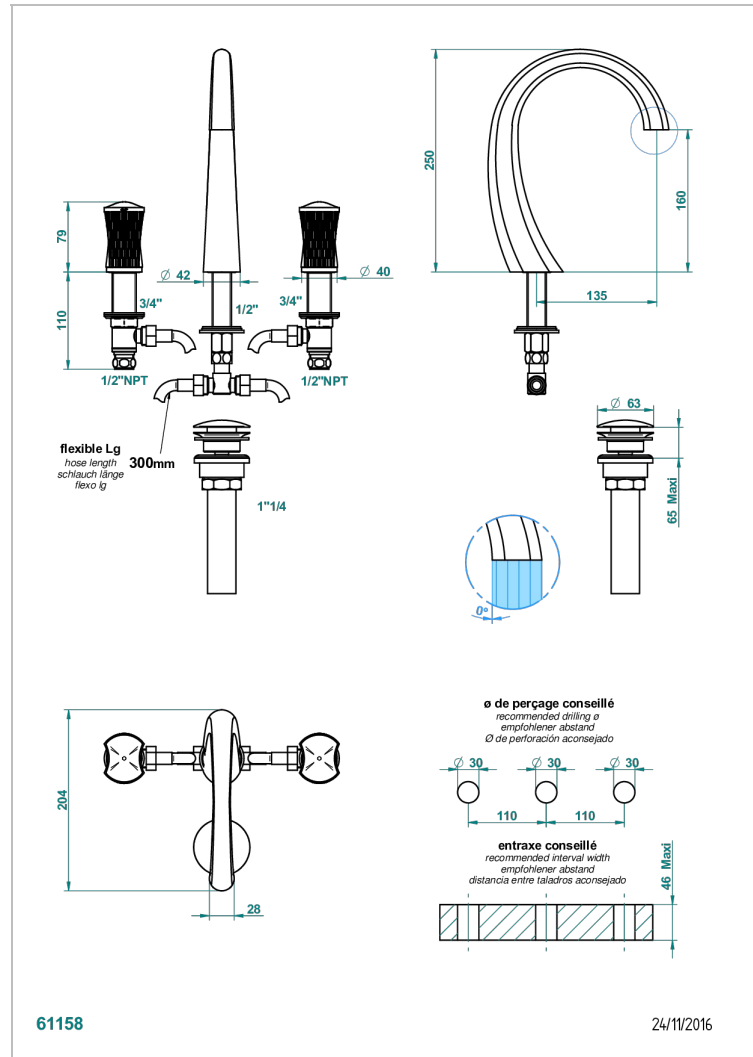

INFINI PORCELANA BLANCA

U2D-151/US

Rim mounted 3-hole basin mixer with waste

THG[®]
PARIS

CARACTERÍSTICAS

- Infini porcelana blanca
- Rim mounted 3-hole basin mixer with waste

ACABADOS DISPONIBLES

Bronce claro - D01
Cerámica negra mate - D30
Cobre viejo mate - H07
Cromo - A02
Cromo mate - C02
Dorado - F01