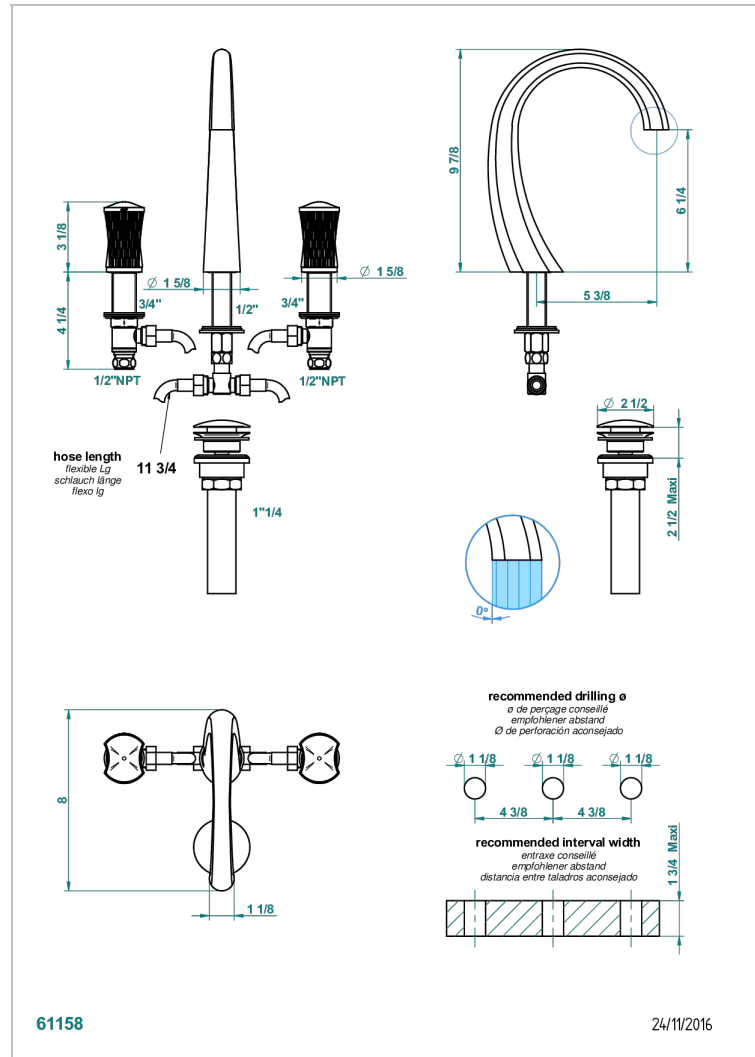

INFINI PORCELANA BLANCA

U2D-151/US

Rim mounted 3-hole basin mixer with waste

THG[®]
PARIS

CARACTERÍSTICAS

- Infini porcelana blanca
- Rim mounted 3-hole basin mixer with waste

ACABADOS DISPONIBLES

Bronce claro - D01
Cerámica negra mate - D30
Cobre viejo mate - H07
Cromo - A02
Cromo mate - C02
Dorado - F01