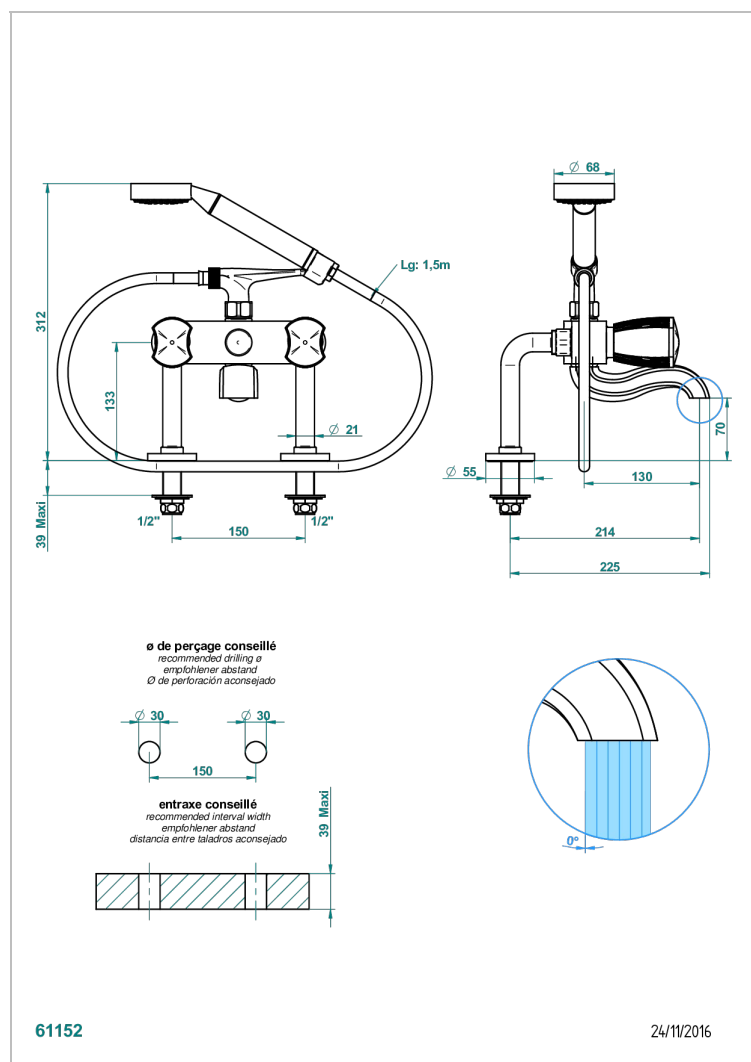

INFINI WHITE PORCELAIN WITH GOLD DECOR

U2F-13G

Rim mounted 2-hole bath/telephone shower mixer, shower and hose

CHARACTERISTIC

- ACS : 21ACCLY034

STANDARDS

AVAILABLE FINITIONS

Antique nickel - H28
Black ceram - D30
Blush PVD - H62
Brass color PVD - H49
Brown bronze color PVD - F33
Gold color PVD - H52

Nickel color PVD - H55
Polished chrome (color finish) - A02
Polished gold (color finish) - F01
Polished nickel - B01
Soft gold - F30
Soft matt gold - F31

Umber PVD - H66
Varnished matt antique red copper (color finish) - H07