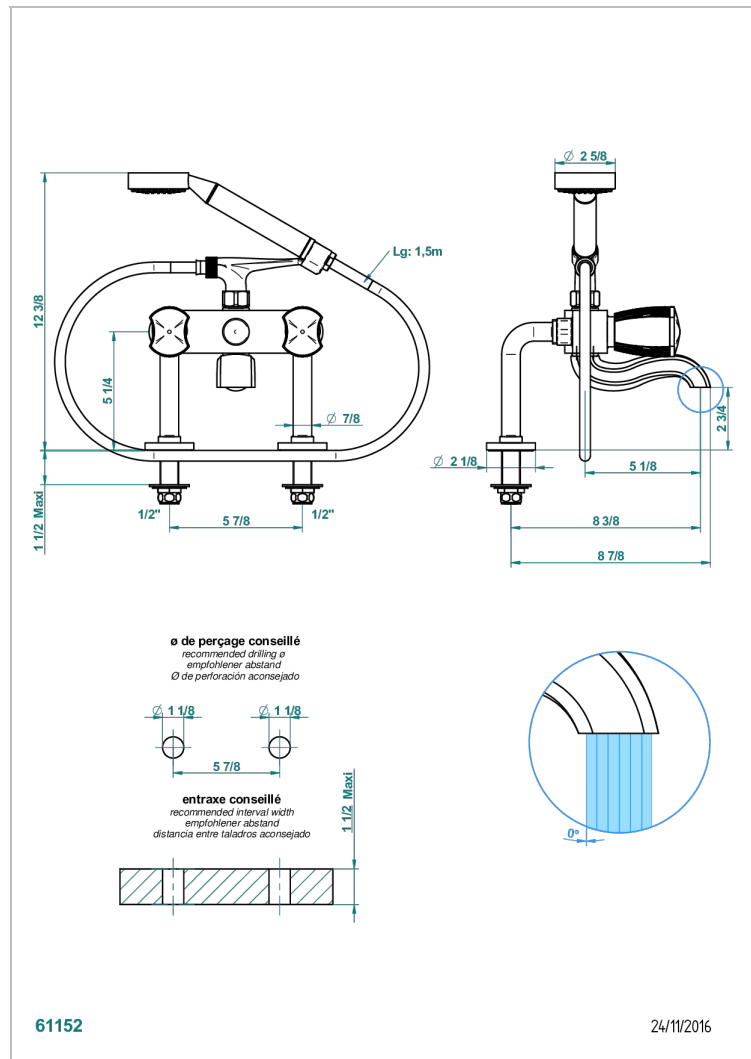

INFINI WHITE PORCELAIN WITH GOLD DECOR

U2F-13G

Rim mounted 2-hole bath/telephone shower mixer, shower and hose

CHARACTERISTIC

- ACS : 21ACCLY034

STANDARDS

AVAILABLE FINITIONS

Antique nickel - H28
Black ceram - D30
Blush PVD - H62
Brass color PVD - H49
Brown bronze color PVD - F33
Gold color PVD - H52

Nickel color PVD - H55
Polished chrome (color finish) - A02
Polished gold (color finish) - F01
Polished nickel - B01
Soft gold - F30
Soft matt gold - F31

Umber PVD - H66
Varnished matt antique red copper (color finish) - H07