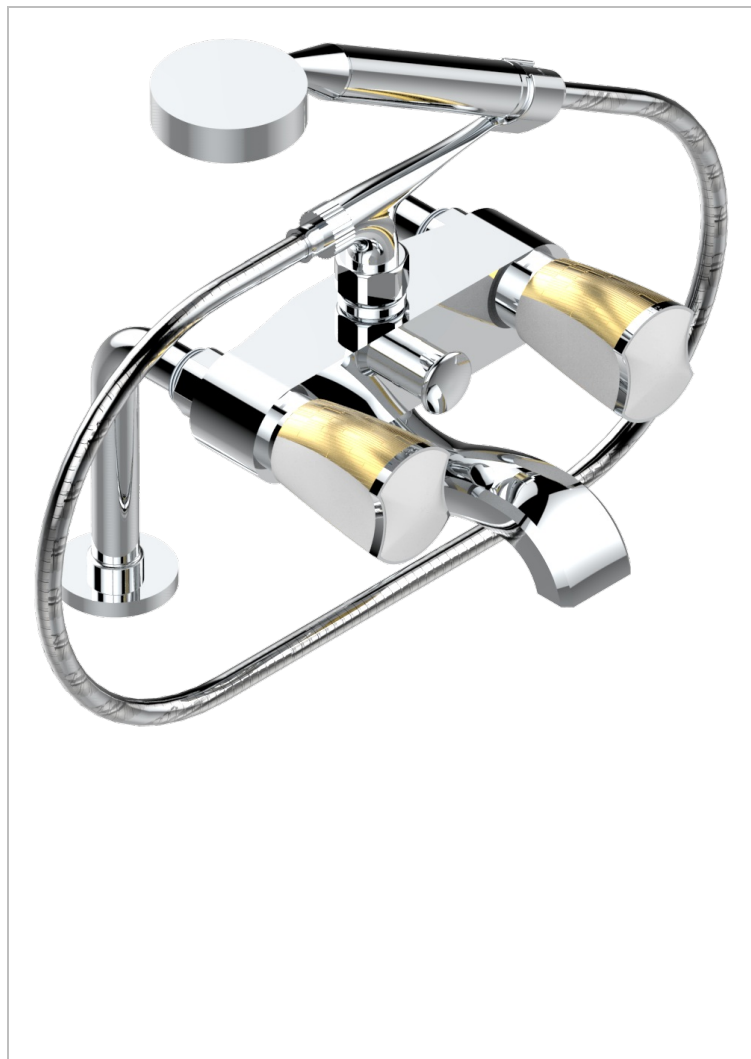

INFINI WHITE PORCELAIN WITH GOLD DECOR

U2F-13G

Rim mounted 2-hole bath/telephone shower mixer, shower and hose

CHARACTERISTIC

- ACS : 21ACCLY034

STANDARDS

AVAILABLE FINITIONS

Antique nickel - H28
Black ceram - D30
Blush PVD - H62
Brass color PVD - H49
Brown bronze color PVD - F33
Gold color PVD - H52

Graphite PVD - H64
Lacquered light bronze - D01
Matt Umber PVD - H67
Matt blush PVD - H60
Matt brass color PVD - H50
Matt brown bronze color PVD - F34

Matt chrome - C02
Matt gold - F07
Matt gold color PVD - H53
Matt graphite PVD - H65
Matt nickel (color finish) - C01
Matt nickel color PVD - H56

Nickel color PVD - H55
Polished chrome (color finish) - A02
Polished gold (color finish) - F01
Polished nickel - B01
Soft gold - F30
Soft matt gold - F31

Umber PVD - H66
Varnished matt antique red copper (color finish) - H07