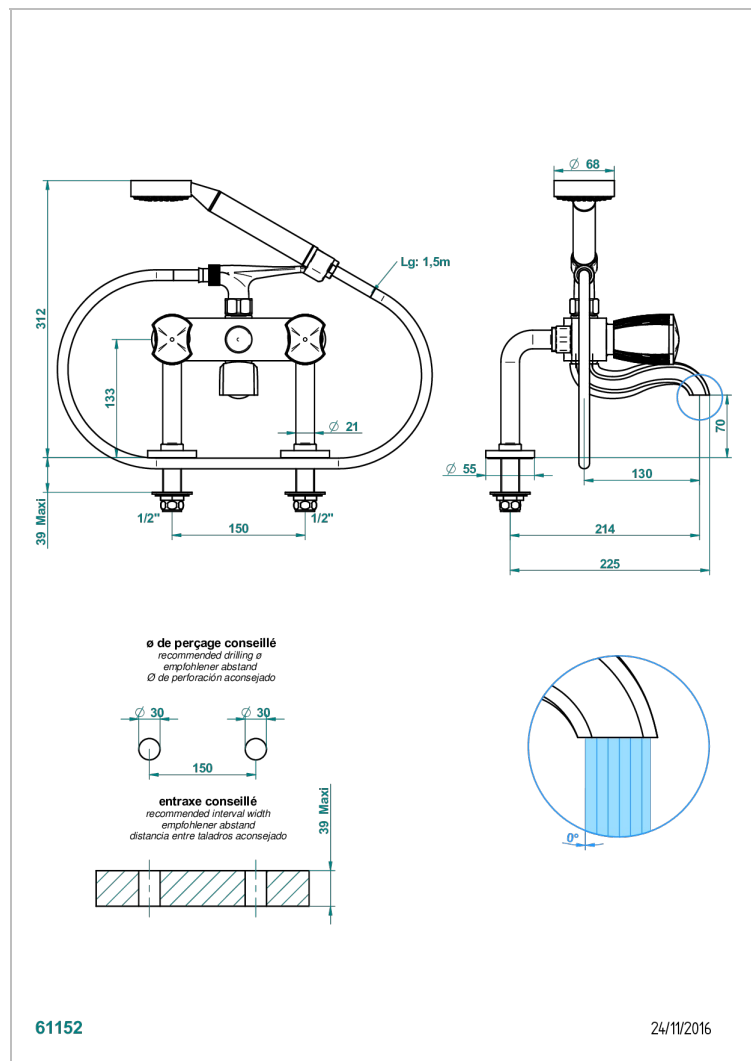

# INFINI WHITE PORCELAIN WITH GOLD DECOR

U2F-13G

台式1/2"浴缸淋浴龙头，带软管和花洒