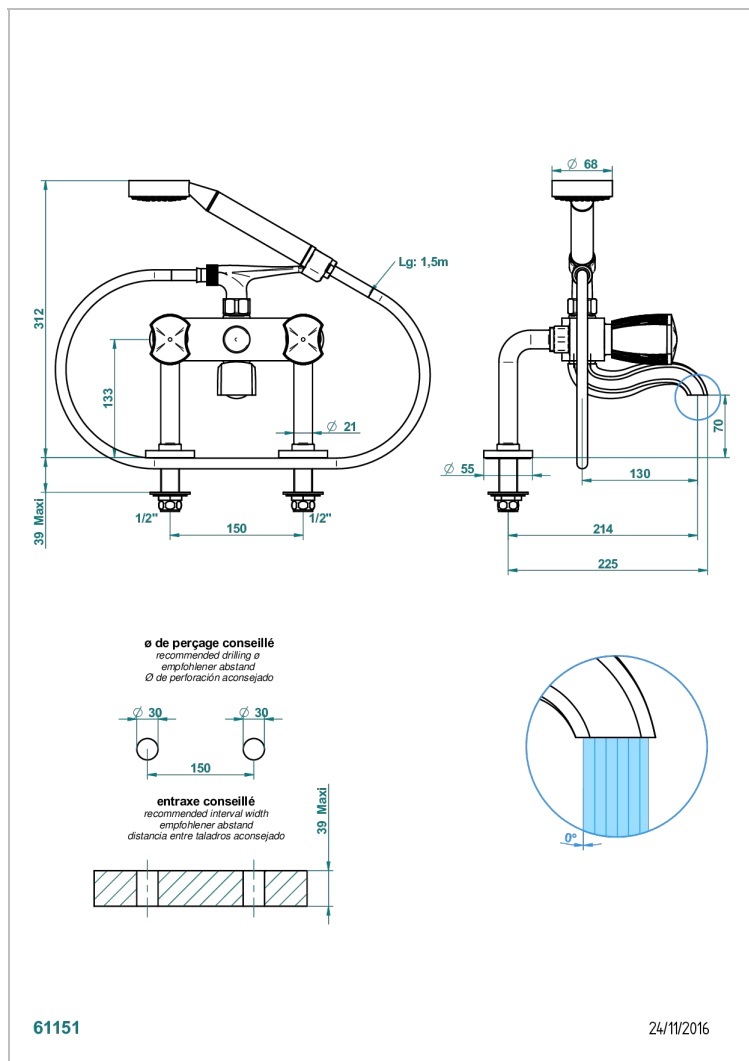

# INFINI WHITE PORCELAIN WITH PLATINUM DECOR

U2E-13G

Rim mounted 2-hole bath/telephone shower mixer, shower and hose

## CHARACTERISTIC

- ACS : 21ACCLY034