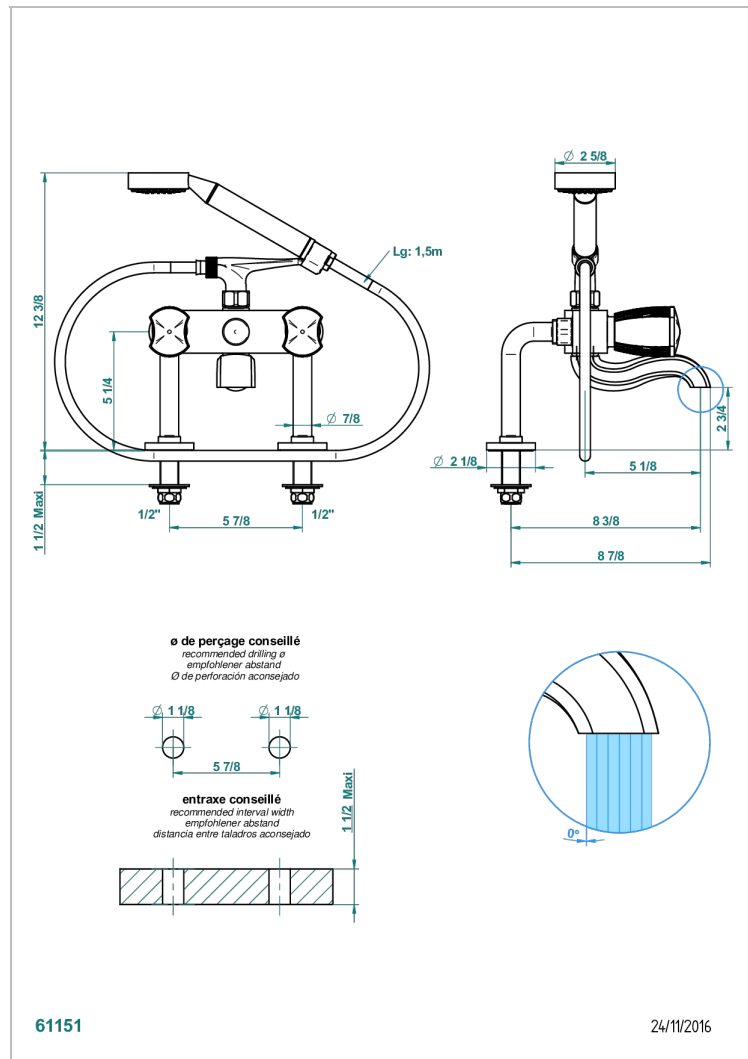

INFINI WHITE PORCELAIN WITH PLATINUM DECOR

U2E-13G

Rim mounted 2-hole bath/telephone shower mixer, shower and hose

CHARACTERISTIC

- ACS : 21ACCLY034

STANDARDS

AVAILABLE FINITIONS

Antique nickel - H28
Black ceram - D30
Blush PVD - H62
Brass color PVD - H49
Brown bronze color PVD - F33
Gold color PVD - H52

Nickel color PVD - H55
Polished chrome (color finish) - A02
Polished gold (color finish) - F01
Polished nickel - B01
Soft gold - F30
Soft matt gold - F31

Umber PVD - H66
Varnished matt antique red copper (color finish) - H07