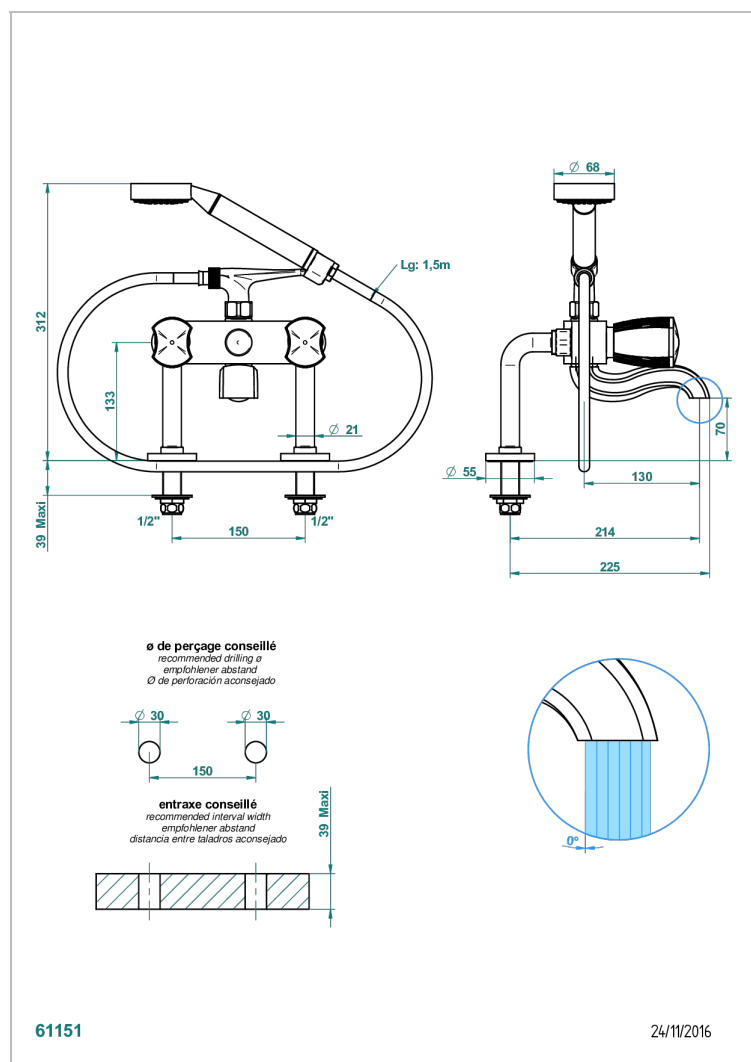

INFINI WHITE PORCELAIN WITH PLATINUM DECOR

U2E-13G

Rim mounted 2-hole bath/telephone shower mixer, shower and hose

CHARACTERISTIC

- ACS : 21ACCLY034

STANDARDS

AVAILABLE FINITIONS

Antique nickel - H28
Black ceram - D30
Blush PVD - H62
Brass color PVD - H49
Brown bronze color PVD - F33
Gold color PVD - H52

Nickel color PVD - H55
Polished chrome (color finish) - A02
Polished gold (color finish) - F01
Polished nickel - B01
Soft gold - F30
Soft matt gold - F31

Umber PVD - H66
Varnished matt antique red copper (color finish) - H07