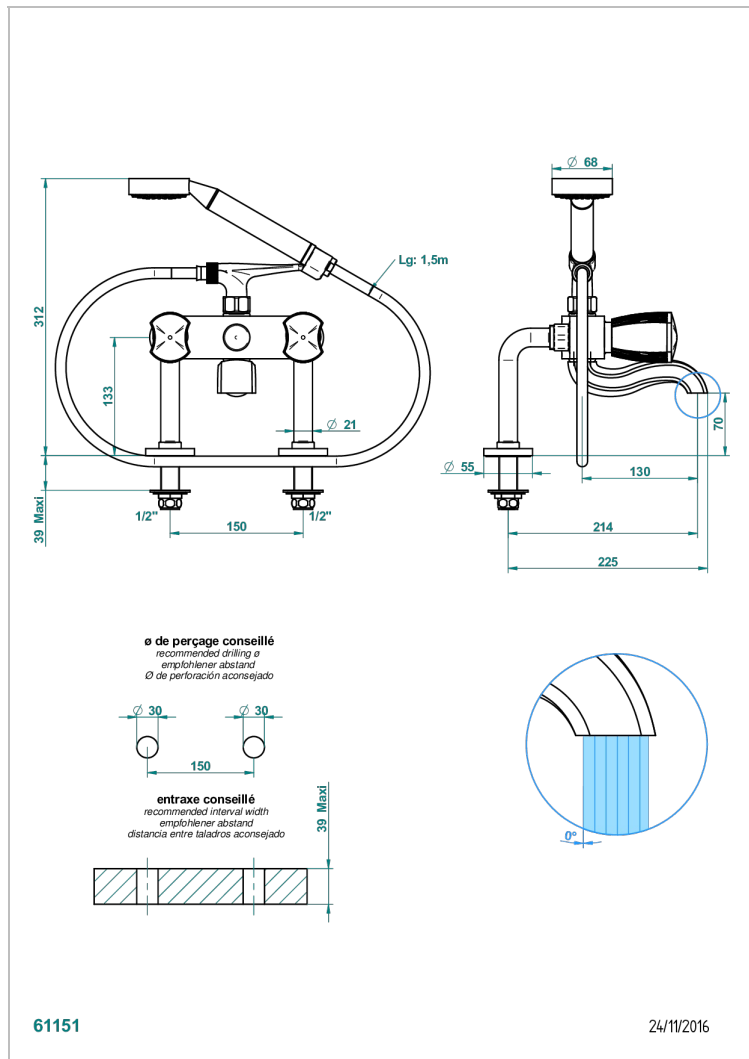

# INFINI WHITE PORCELAIN WITH PLATINUM DECOR

U2E-13G

台式1/2"浴缸淋浴龙头，带软管和花洒