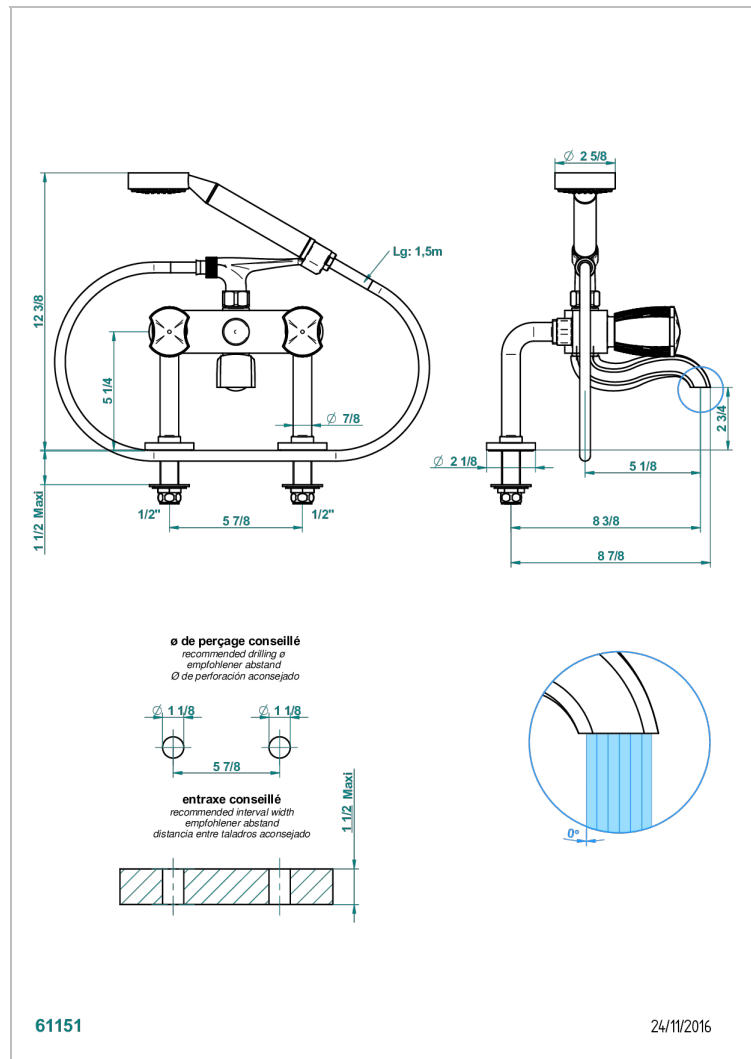

INFINI WHITE PORCELAIN WITH PLATINUM DECOR

U2E-13G

Rim mounted 2-hole bath/telephone shower mixer, shower and hose

CHARACTERISTIC

- ACS : 21ACCLY034

STANDARDS

AVAILABLE FINITIONS

Antique nickel - H28
 Black ceram - D30
 Blush PVD - H62
 Brass color PVD - H49
 Brown bronze color PVD - F33
 Gold color PVD - H52

Nickel color PVD - H55
 Polished chrome (color finish) - A02
 Polished gold (color finish) - F01
 Polished nickel - B01
 Soft gold - F30
 Soft matt gold - F31

Umber PVD - H66
 Varnished matt antique red copper
 (color finish) - H07