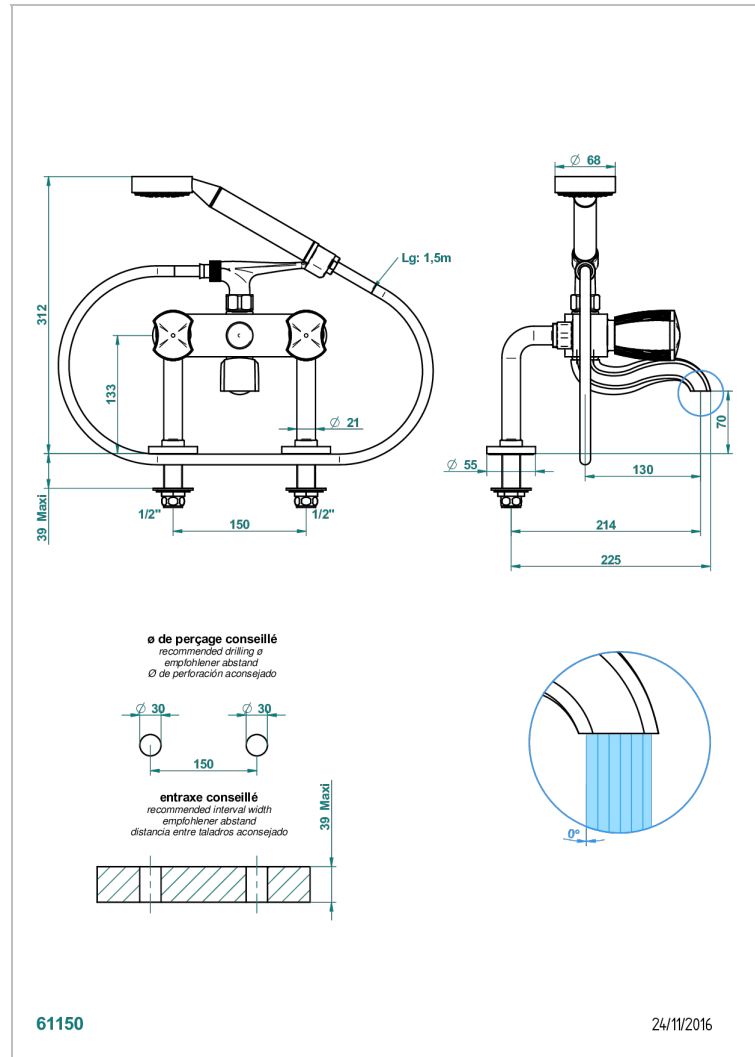

# INFINI WHITE PORCELAIN

U2D-13G

Rim mounted 2-hole bath/telephone shower mixer, shower and hose

## CHARACTERISTIC

- ACS : 21ACCLY034