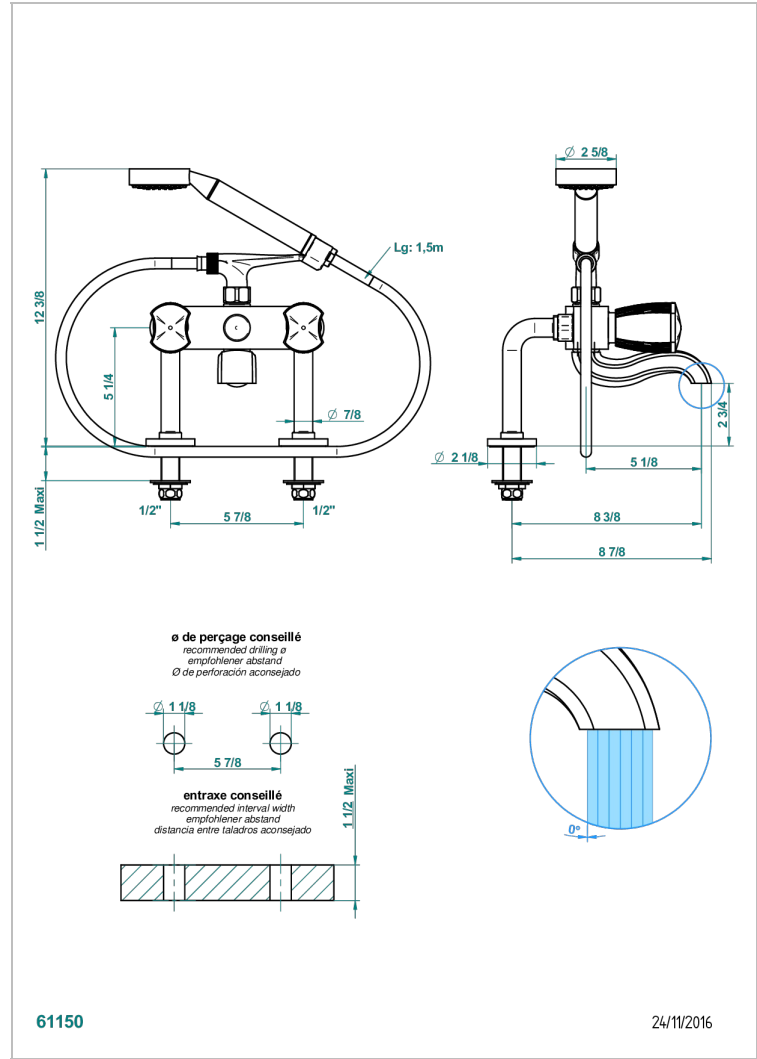

# INFINI WHITE PORCELAIN

U2D-13G

Rim mounted 2-hole bath/telephone shower mixer, shower and hose

THG<sup>®</sup>  
PARIS

## CHARACTERISTIC

- ACS : 21ACCLY034