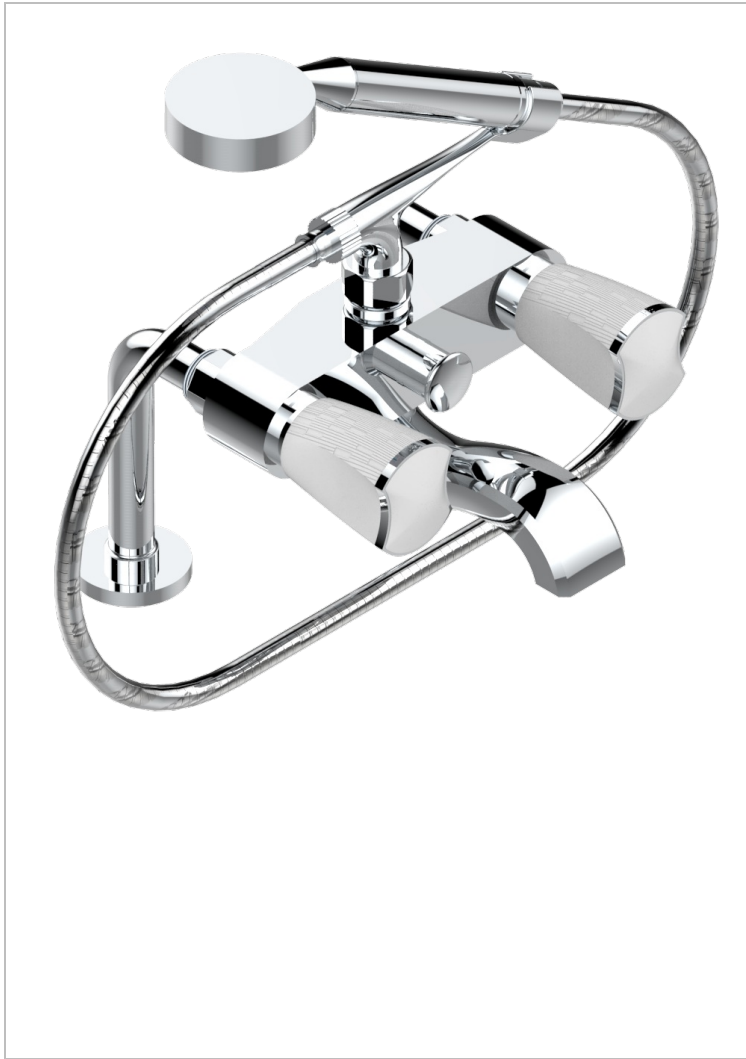

# INFINI WHITE PORCELAIN

U2D-13G

Rim mounted 2-hole bath/telephone shower mixer, shower and hose

THG<sup>®</sup>  
PARIS

## CHARACTERISTIC

- ACS : 21ACCLY034

## AVAILABLE FINITIONS

Antique nickel - H28  
 Black ceram - D30  
 Blush PVD - H62  
 Brass color PVD - H49  
 Brown bronze color PVD - F33  
 Gold color PVD - H52

Graphite PVD - H64  
 Lacquered light bronze - D01  
 Matt Umber PVD - H67  
 Matt blush PVD - H60  
 Matt brass color PVD - H50  
 Matt brown bronze color PVD - F34