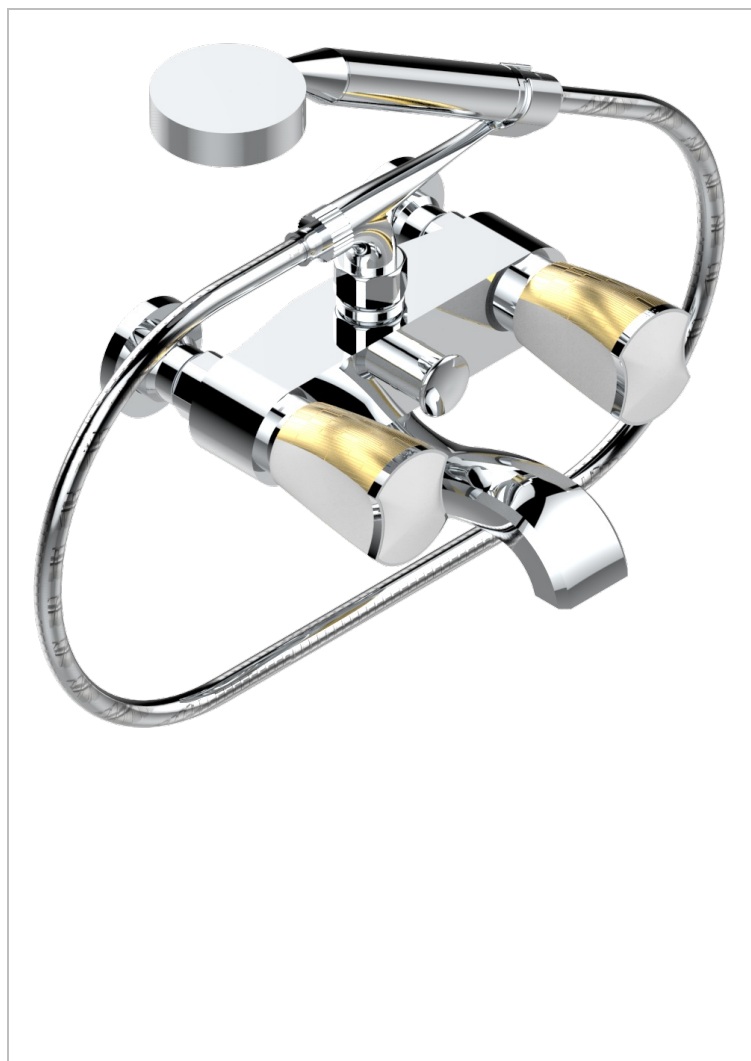

# INFINI WHITE PORCELAIN WITH GOLD DECOR

U2F-13B

Wall mounted 2-hole bath/shower mixer, shower and hose

## CHARACTERISTIC

- ACS : 21ACCLY033

## AVAILABLE FINITIONS

Antique nickel - H28  
Black ceram - D30  
Blush PVD - H62  
Brass color PVD - H49  
Brown bronze color PVD - F33  
Gold color PVD - H52

Graphite PVD - H64  
Lacquered light bronze - D01  
Matt Umber PVD - H67  
Matt blush PVD - H60  
Matt brass color PVD - H50  
Matt brown bronze color PVD - F34