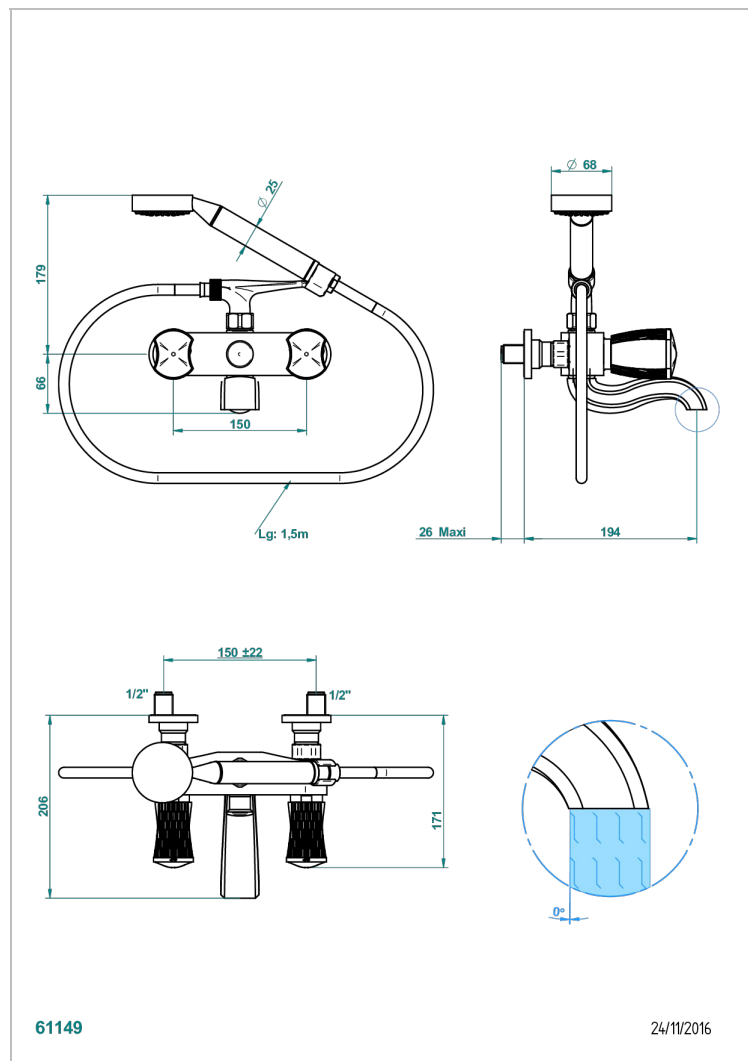

# INFINI WHITE PORCELAIN WITH GOLD DECOR

U2F-13B

Wall mounted 2-hole bath/shower mixer, shower and hose