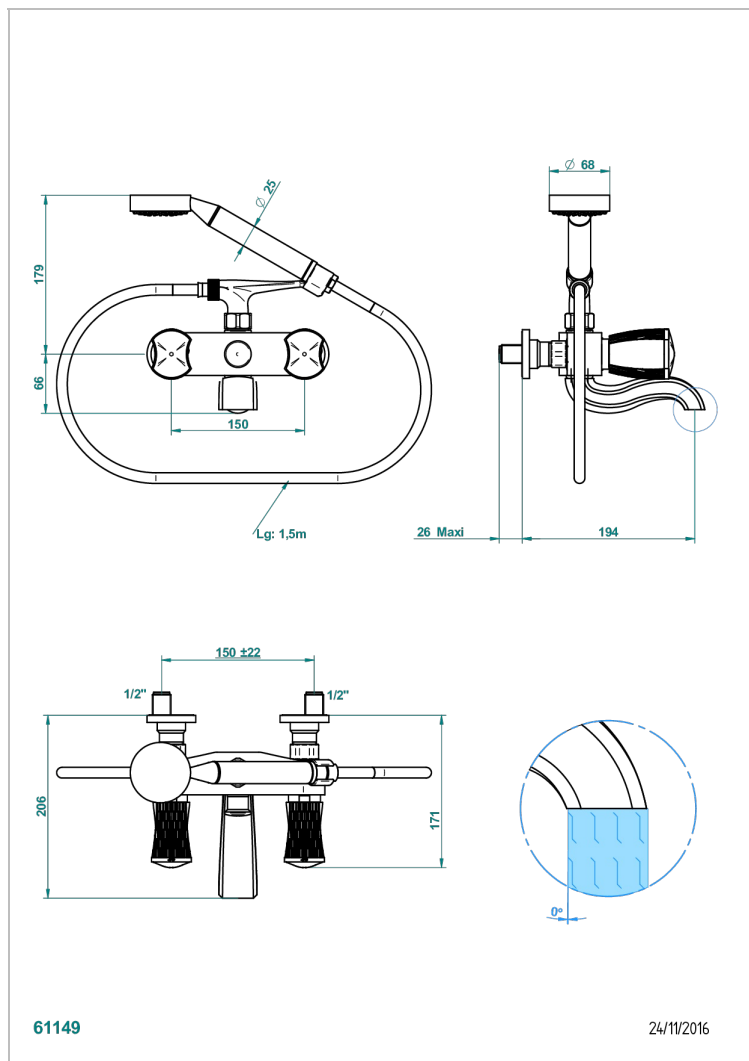

INFINI WHITE PORCELAIN WITH GOLD DECOR

U2F-13B

壁式1/2"浴缸淋浴龙头，带软管和花洒

特色

- ACS : 21ACCLY033

标准

可选饰面

Black ceram - D30
Blush PVD - H62
Graphite PVD - H64
Matt Umber PVD - H67
Matt blush PVD - H60
Matt graphite PVD - H65