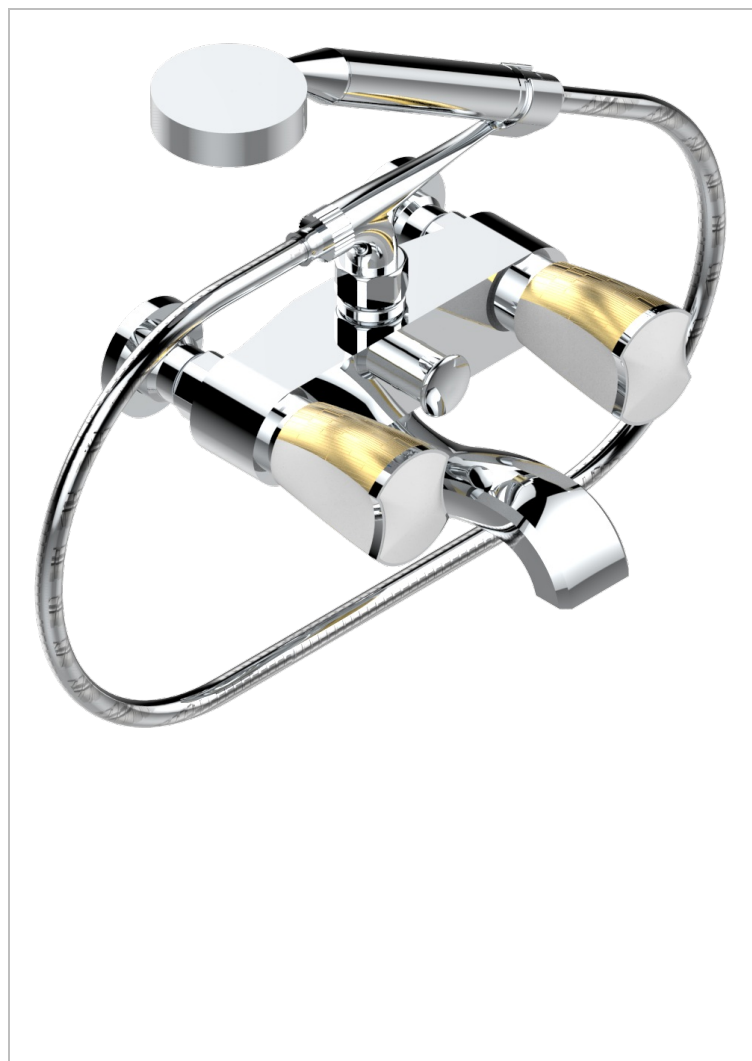

INFINI WHITE PORCELAIN WITH GOLD DECOR

U2F-13B

Wall mounted 2-hole bath/shower mixer, shower and hose

CHARACTERISTIC

- ACS : 21ACCLY033

STANDARDS

AVAILABLE FINITIONS

Antique nickel - H28
Black ceram - D30
Blush PVD - H62
Brass color PVD - H49
Brown bronze color PVD - F33
Gold color PVD - H52

Graphite PVD - H64
Lacquered light bronze - D01
Matt Umber PVD - H67
Matt blush PVD - H60
Matt brass color PVD - H50
Matt brown bronze color PVD - F34

Matt chrome - C02
Matt gold - F07
Matt gold color PVD - H53
Matt graphite PVD - H65
Matt nickel (color finish) - C01
Matt nickel color PVD - H56

Nickel color PVD - H55
Polished chrome (color finish) - A02
Polished gold (color finish) - F01
Polished nickel - B01
Soft gold - F30
Soft matt gold - F31

Umber PVD - H66
Varnished matt antique red copper (color finish) - H07