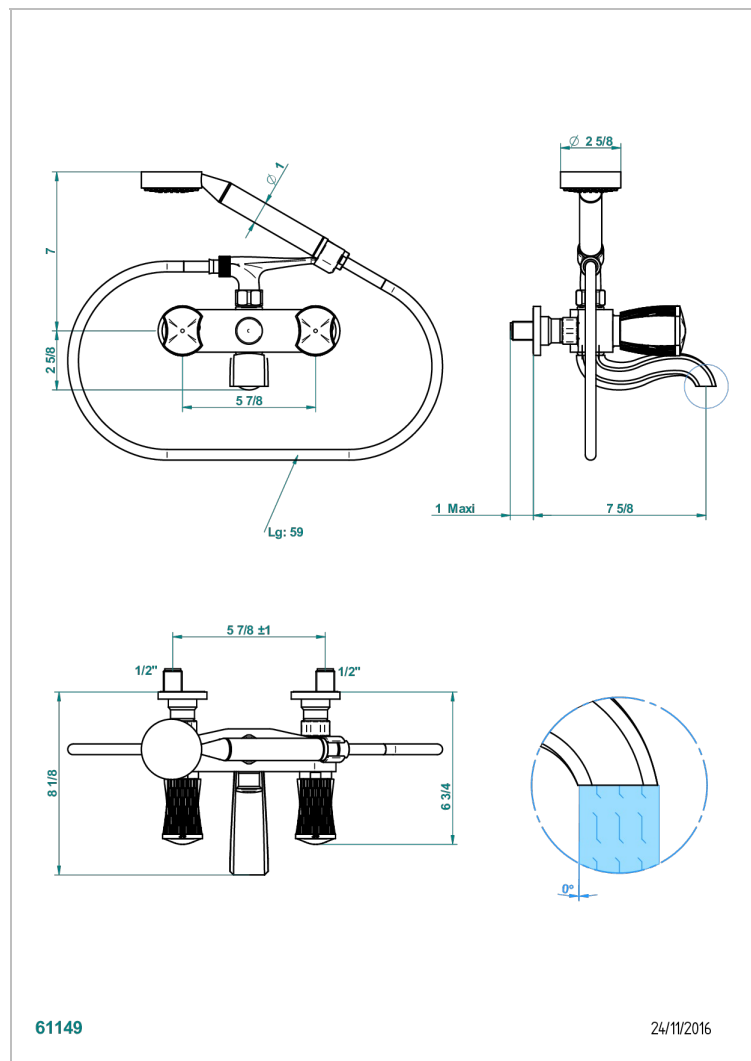

INFINI WHITE PORCELAIN WITH GOLD DECOR

U2F-13B

Wall mounted 2-hole bath/shower mixer, shower and hose

CHARACTERISTIC

- ACS : 21ACCLY033

STANDARDS

AVAILABLE FINITIONS

Antique nickel - H28
Black ceram - D30
Blush PVD - H62
Brass color PVD - H49
Brown bronze color PVD - F33
Gold color PVD - H52