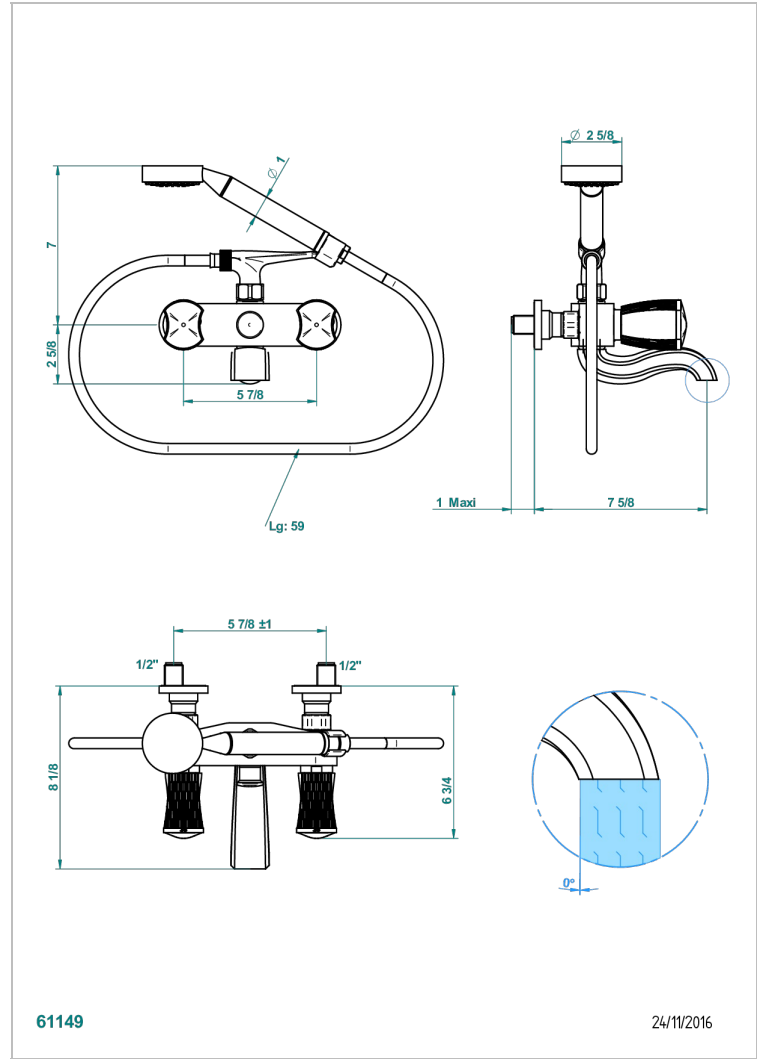

# INFINI WHITE PORCELAIN WITH GOLD DECOR

U2F-13B

壁式1/2"浴缸淋浴龙头，带软管和花洒