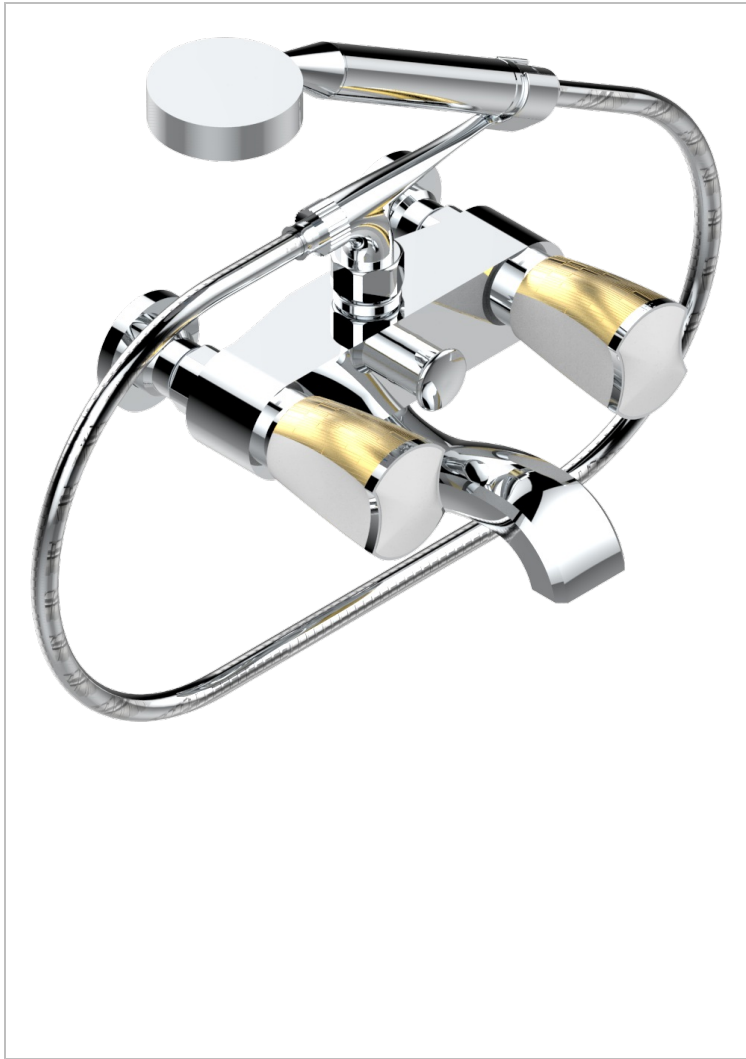

# INFINI WHITE PORCELAIN WITH GOLD DECOR

U2F-13B

壁式1/2"浴缸淋浴龙头，带软管和花洒

## 特色

- ACS : 21ACCLY033