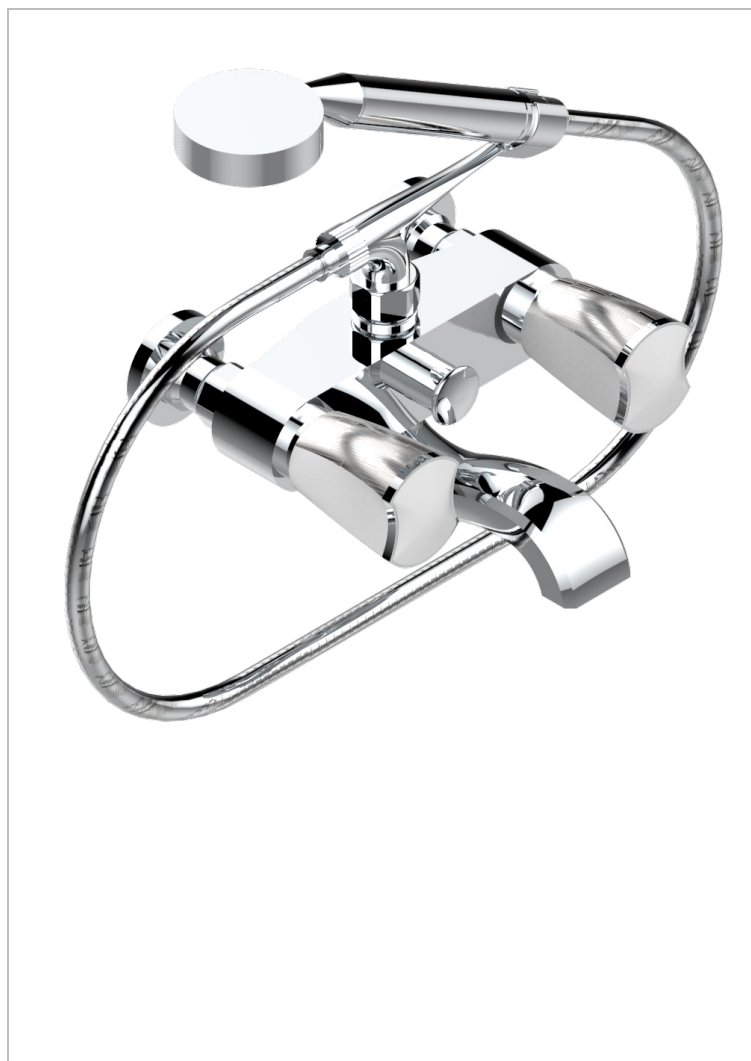

# INFINI WHITE PORCELAIN WITH PLATINUM DECOR

U2E-13B

Wall mounted 2-hole bath/shower mixer, shower and hose

## CHARACTERISTIC

- ACS : 21ACCLY033

## AVAILABLE FINITIONS

Antique nickel - H28  
Black ceram - D30  
Blush PVD - H62  
Brass color PVD - H49  
Brown bronze color PVD - F33  
Gold color PVD - H52

Graphite PVD - H64  
Lacquered light bronze - D01  
Matt Umber PVD - H67  
Matt blush PVD - H60  
Matt brass color PVD - H50  
Matt brown bronze color PVD - F34