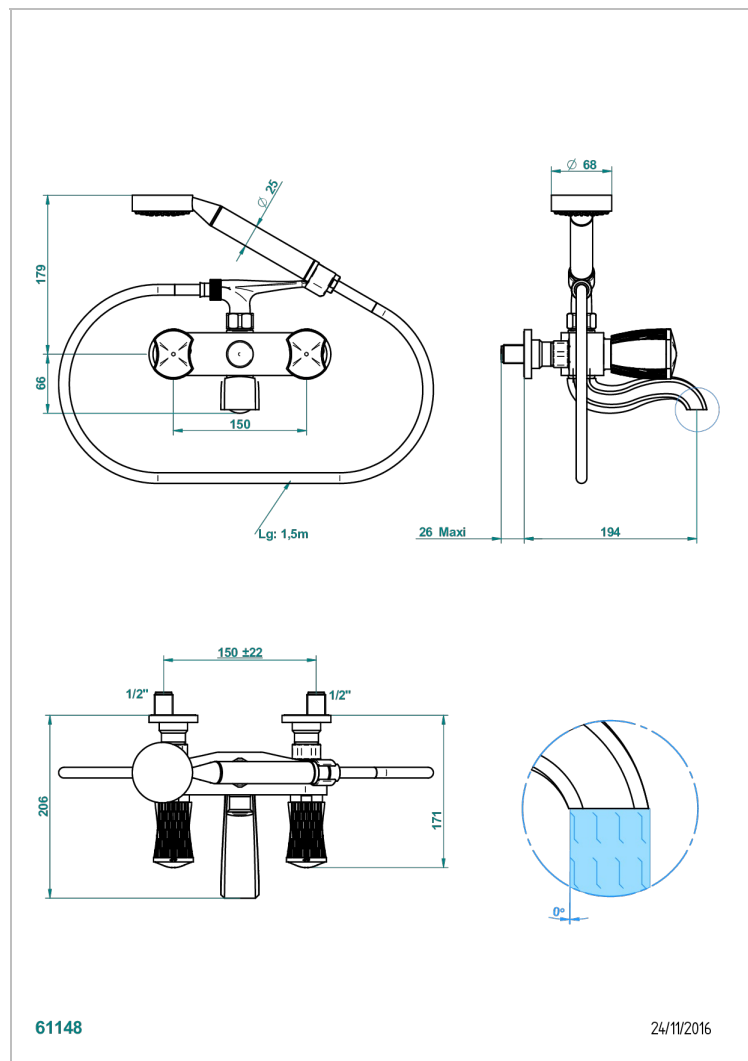

# INFINI WHITE PORCELAIN WITH PLATINUM DECOR

U2E-13B

Wall mounted 2-hole bath/shower mixer, shower and hose